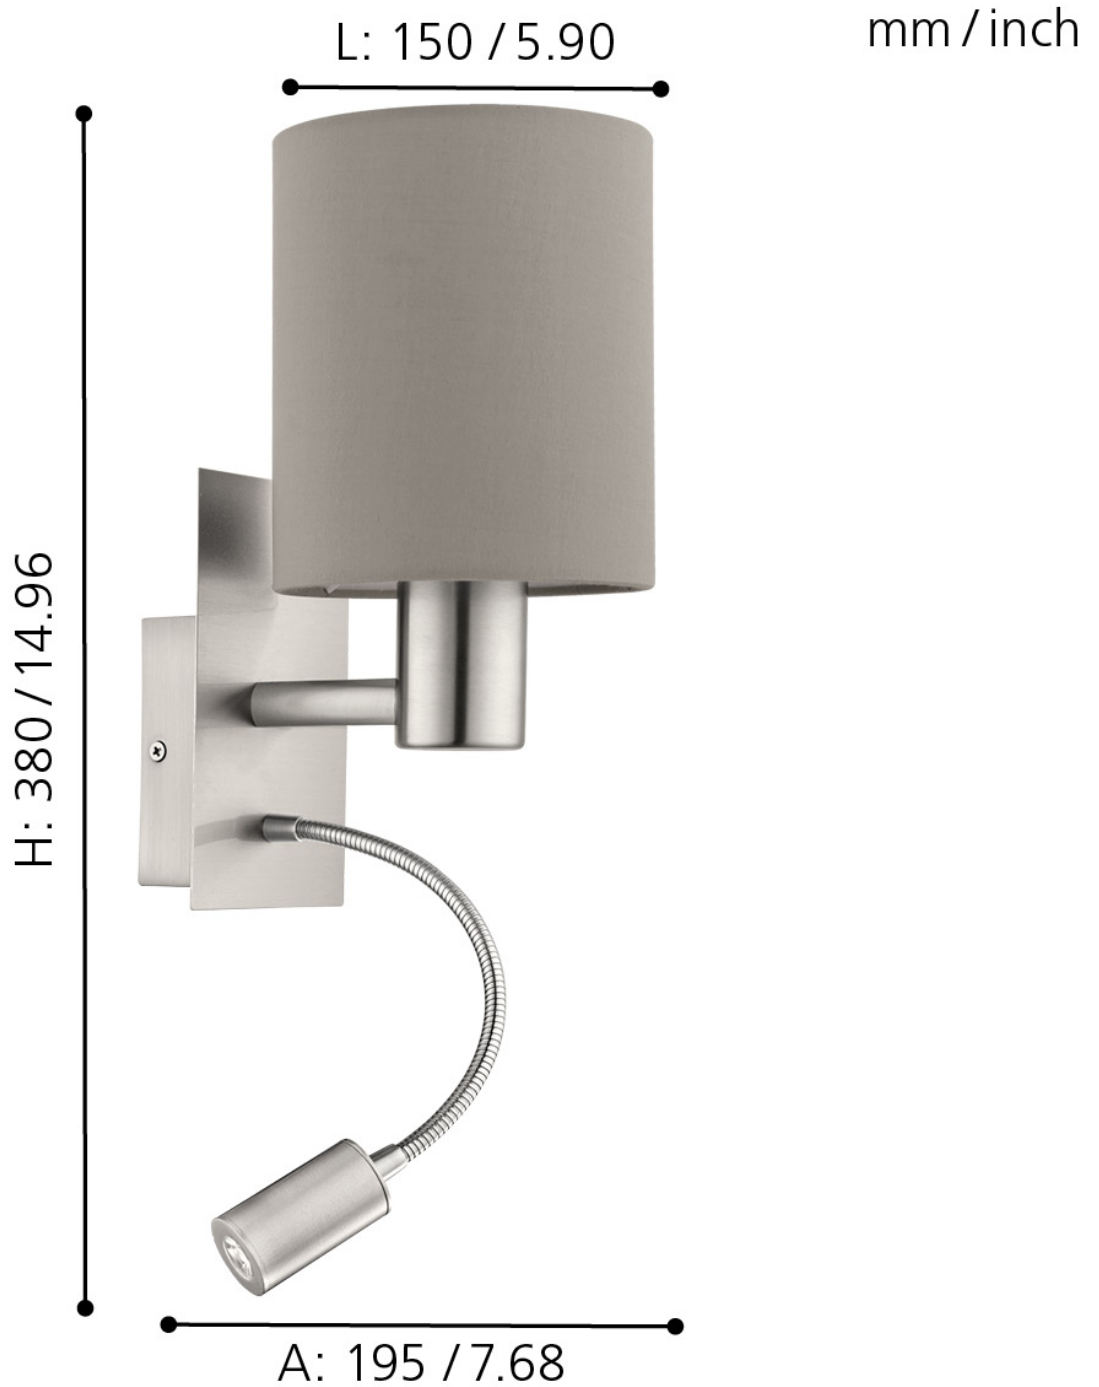

Eglo Lighting - Pasteri - 96478 - Satin Nickel Taupe Reading Wall Light

CONTACT