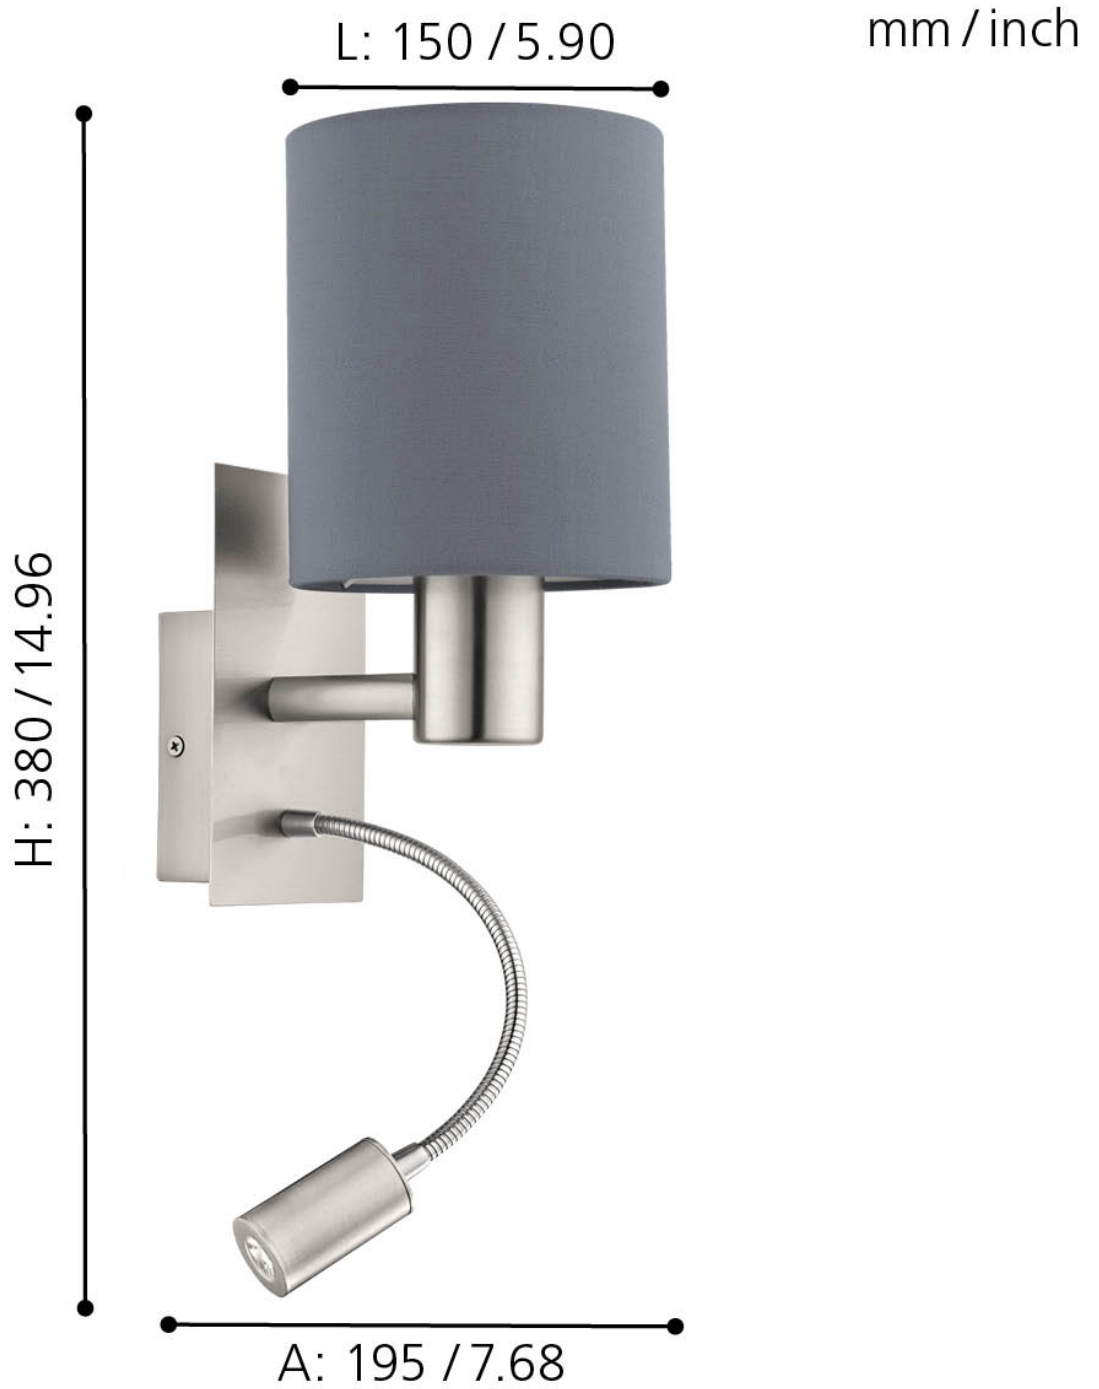

Eglo Lighting - Pasteri - 96479 - Satin Nickel Grey Reading Wall Light

CONTACT