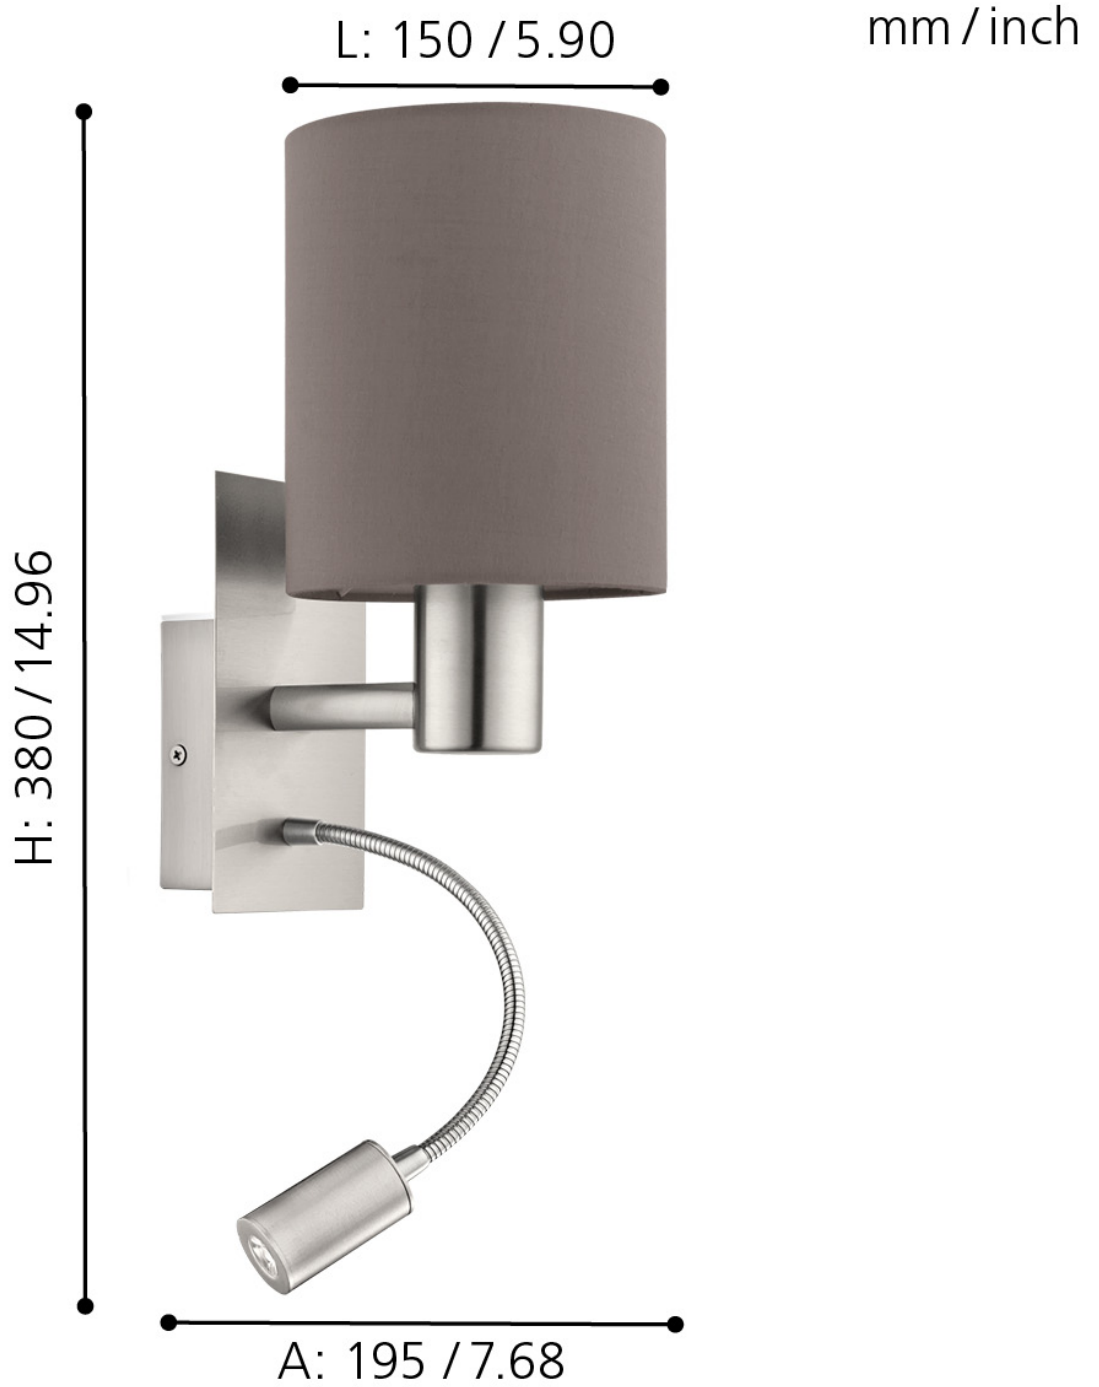

Eglo Lighting - Pasteri - 96481 - Satin Nickel Anthracite Reading Wall Light

CONTACT