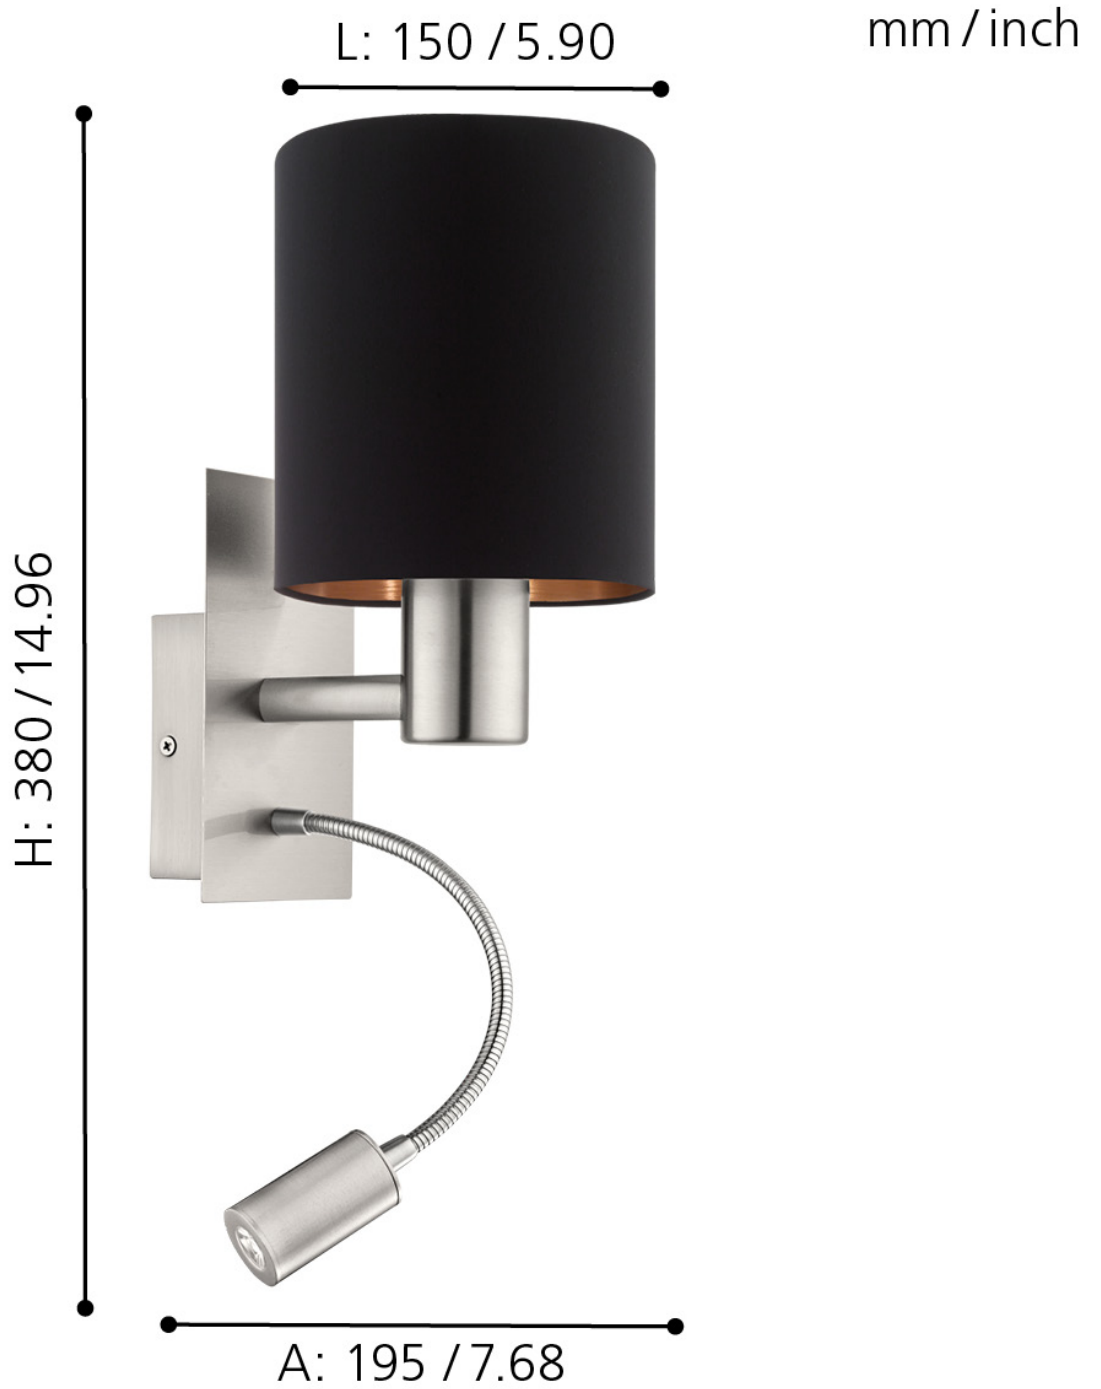

Eglo Lighting - Pasteri - 96483 - Satin Nickel Black Reading Wall Light

CONTACT