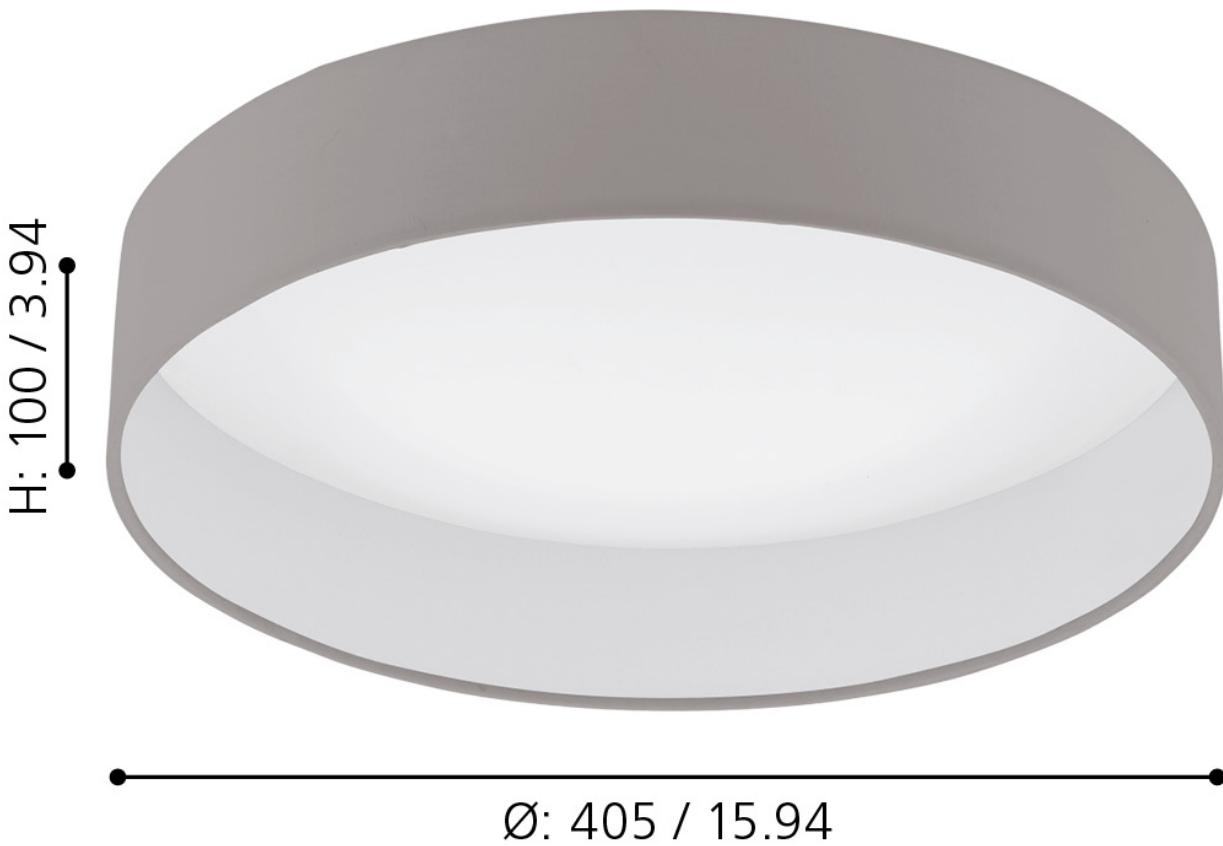

Eglo Lighting - Palomaro 1 - 96539 - LED White Taupe Flush Ceiling Light

mm / inch

CONTACT