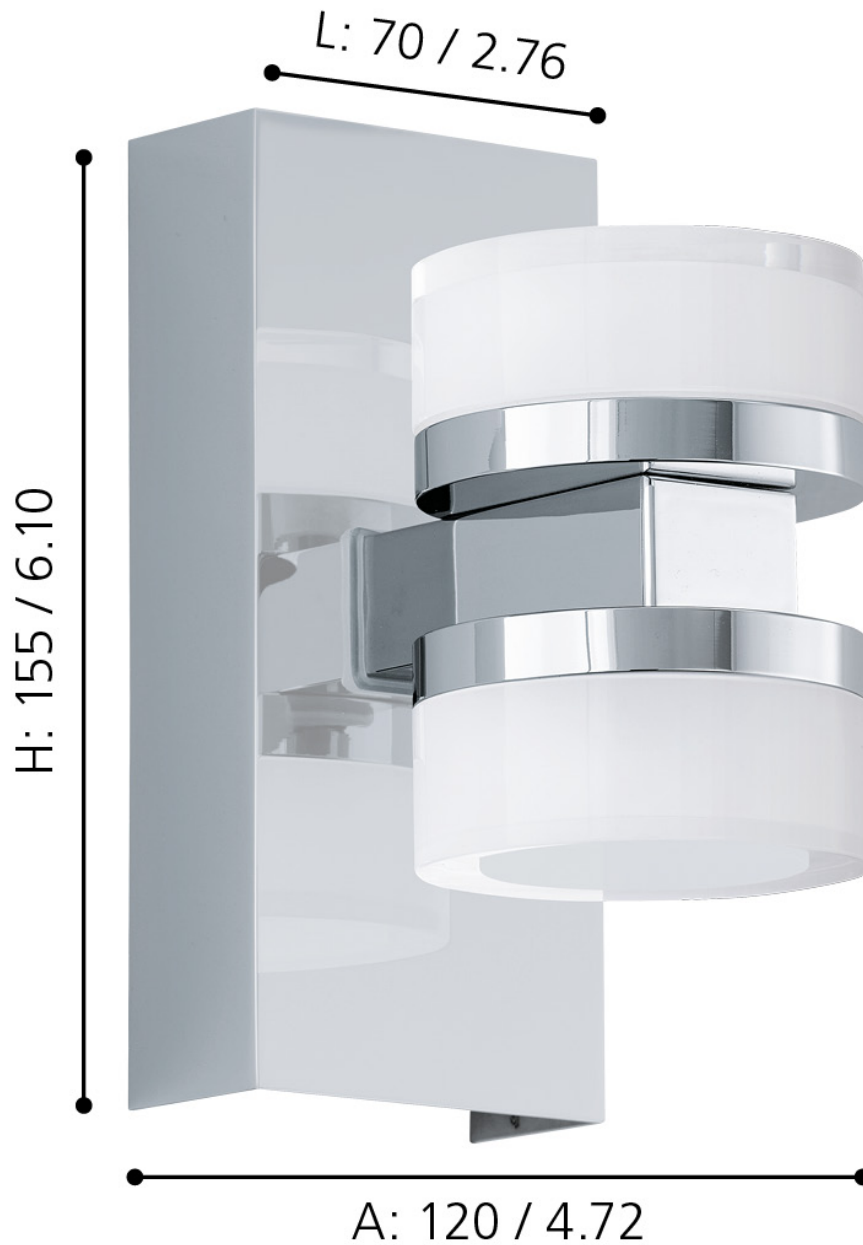

Eglo Lighting - Romendo 1 - 96541 - LED Chrome Clear 2 Light IP44 Bathroom Wall Light

mm / inch

CONTACT