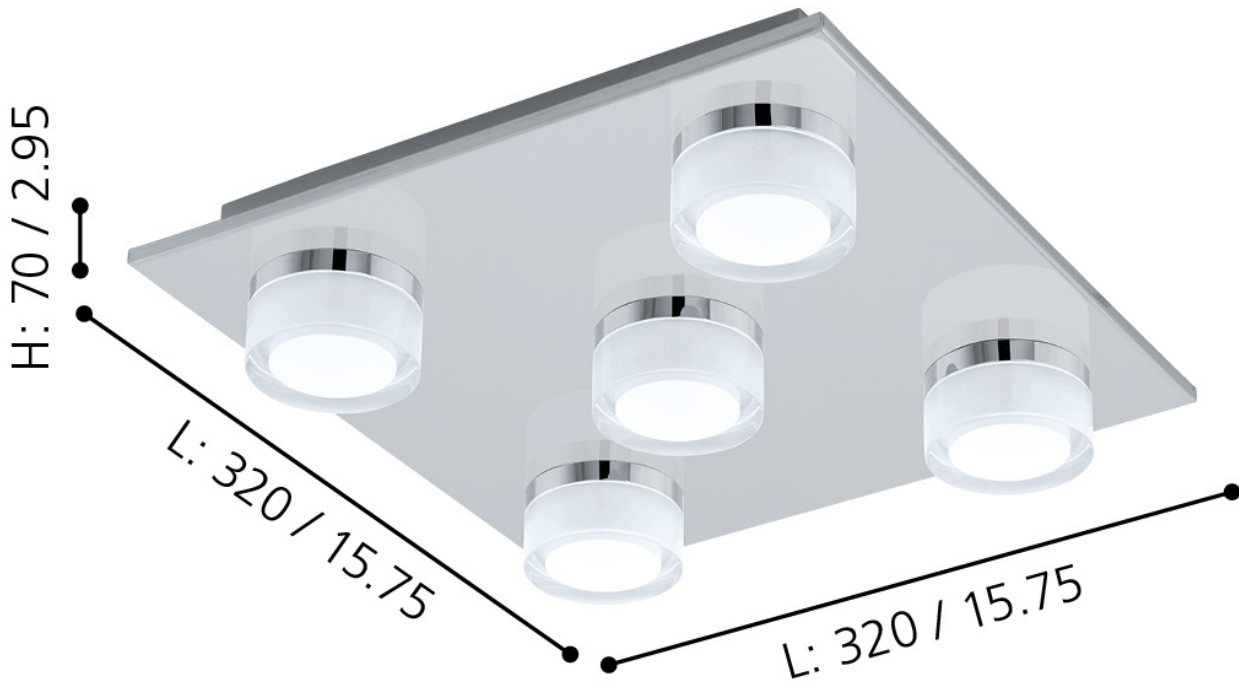

Eglo Lighting - Romendo 1 - 96544 - LED Chrome Clear 5 Light IP44 Bathroom Ceiling Flush Light

mm / inch

**CONTACT**