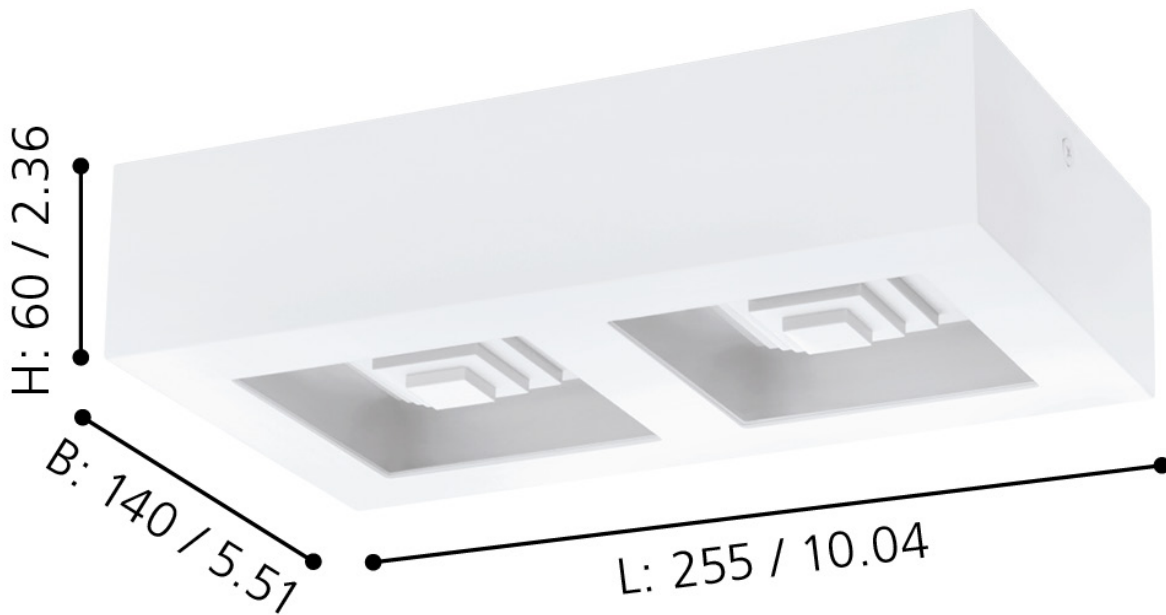

Eglo Lighting - Ferreros - 96792 - LED White 2 Light Flush Ceiling Light

mm / inch

CONTACT