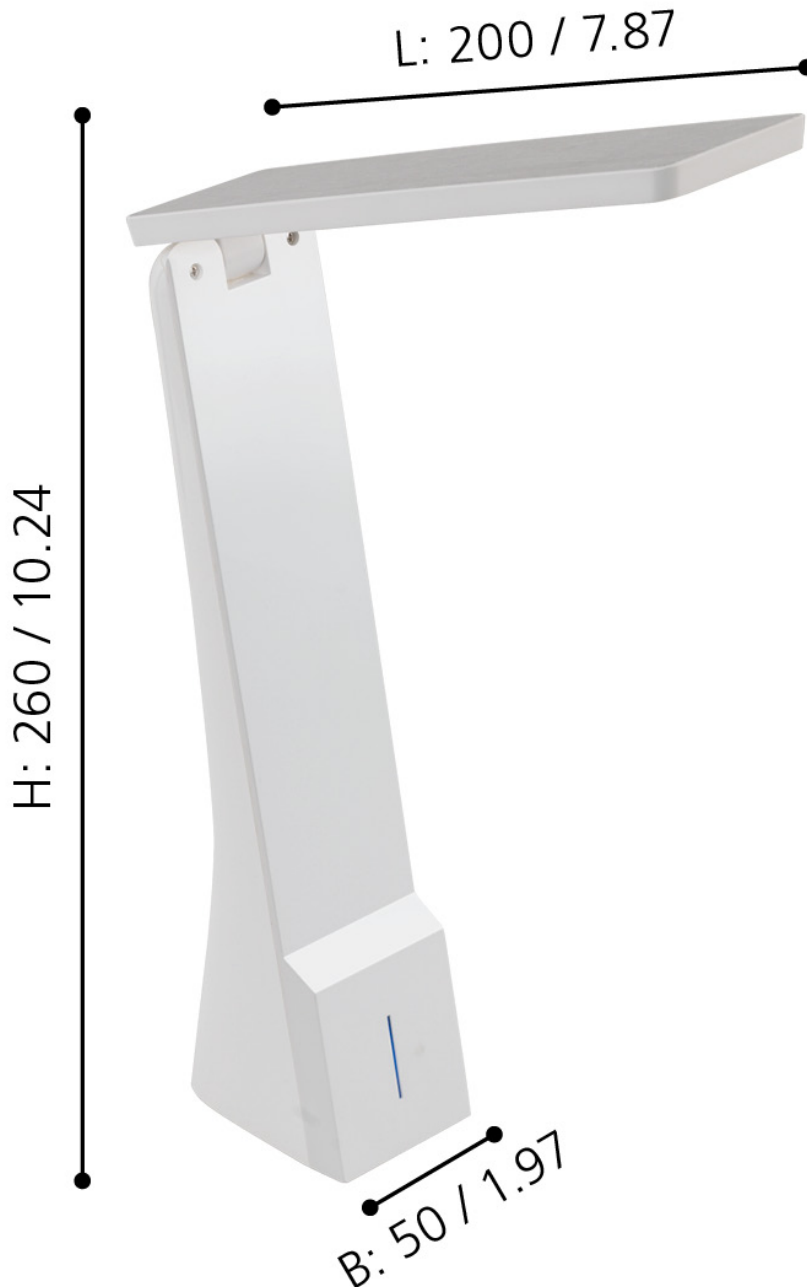

Eglo Lighting - La Seca - 97044 - LED White Touch Task Table Lamp

mm / inch

**CONTACT**