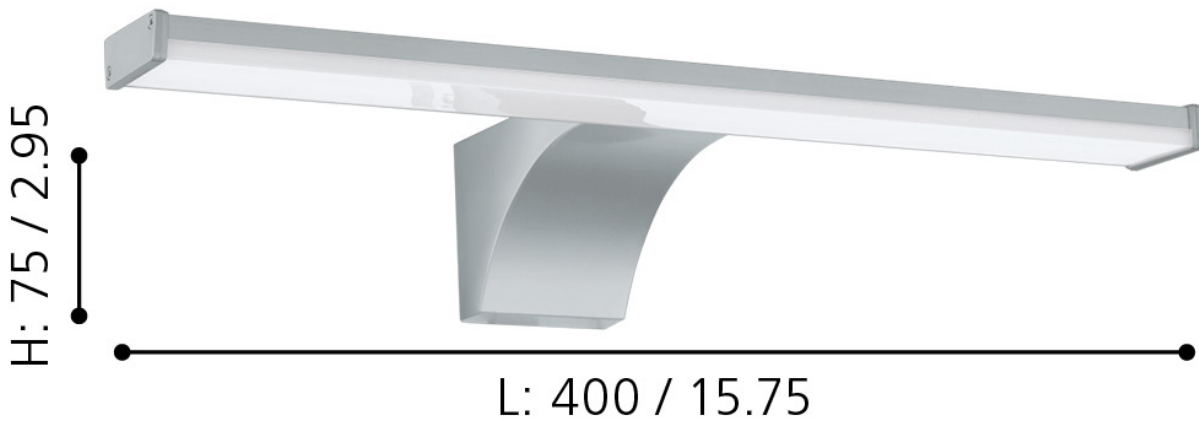

Eglo Lighting - Pandella 2 - 97059 - LED Silver Chrome White IP44 Bathroom Strip Wall Light

mm / inch

CONTACT