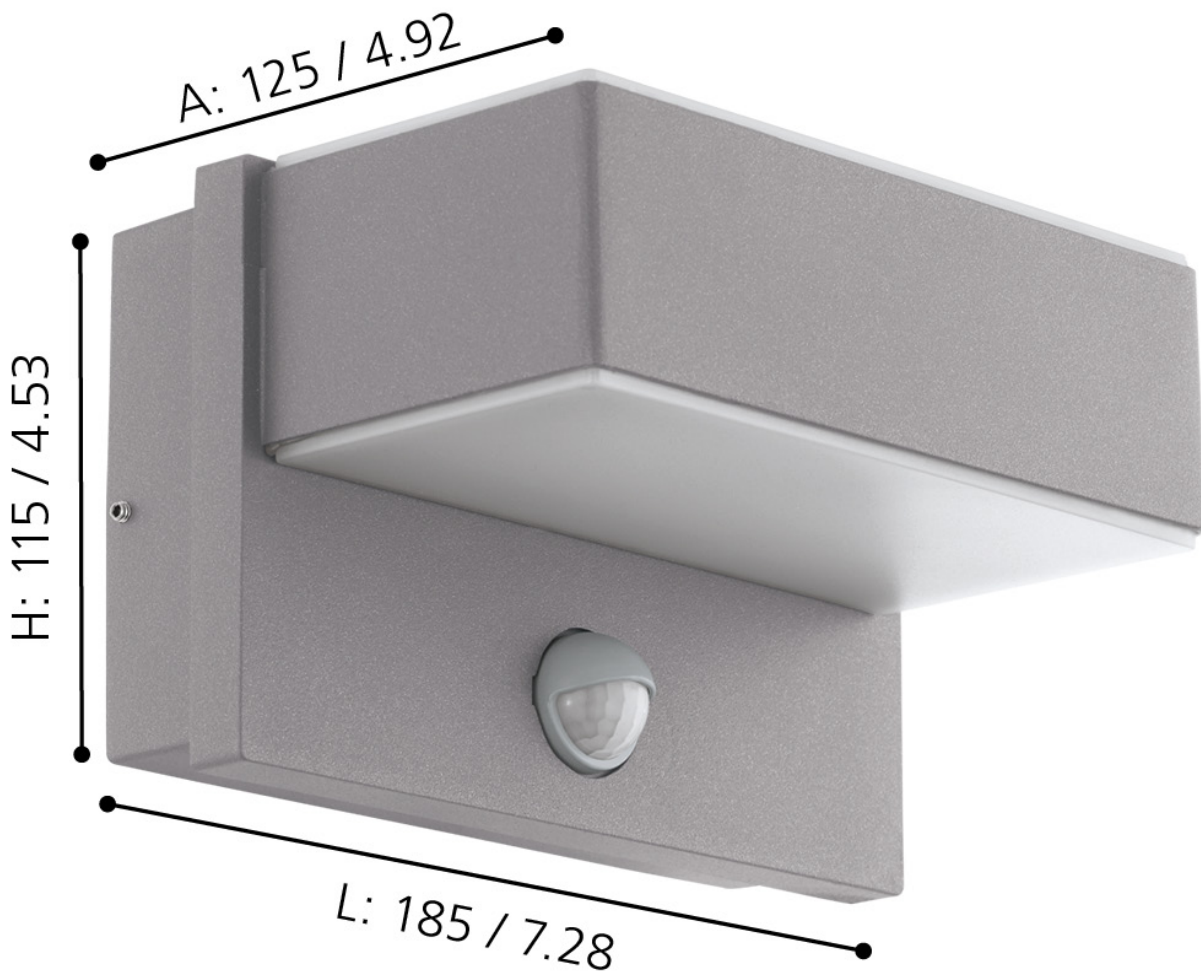

Eglo Lighting - Azzinano - 97159 - LED Silver White 2 Light IP44 Outdoor Sensor Wall Light

mm / inch

CONTACT