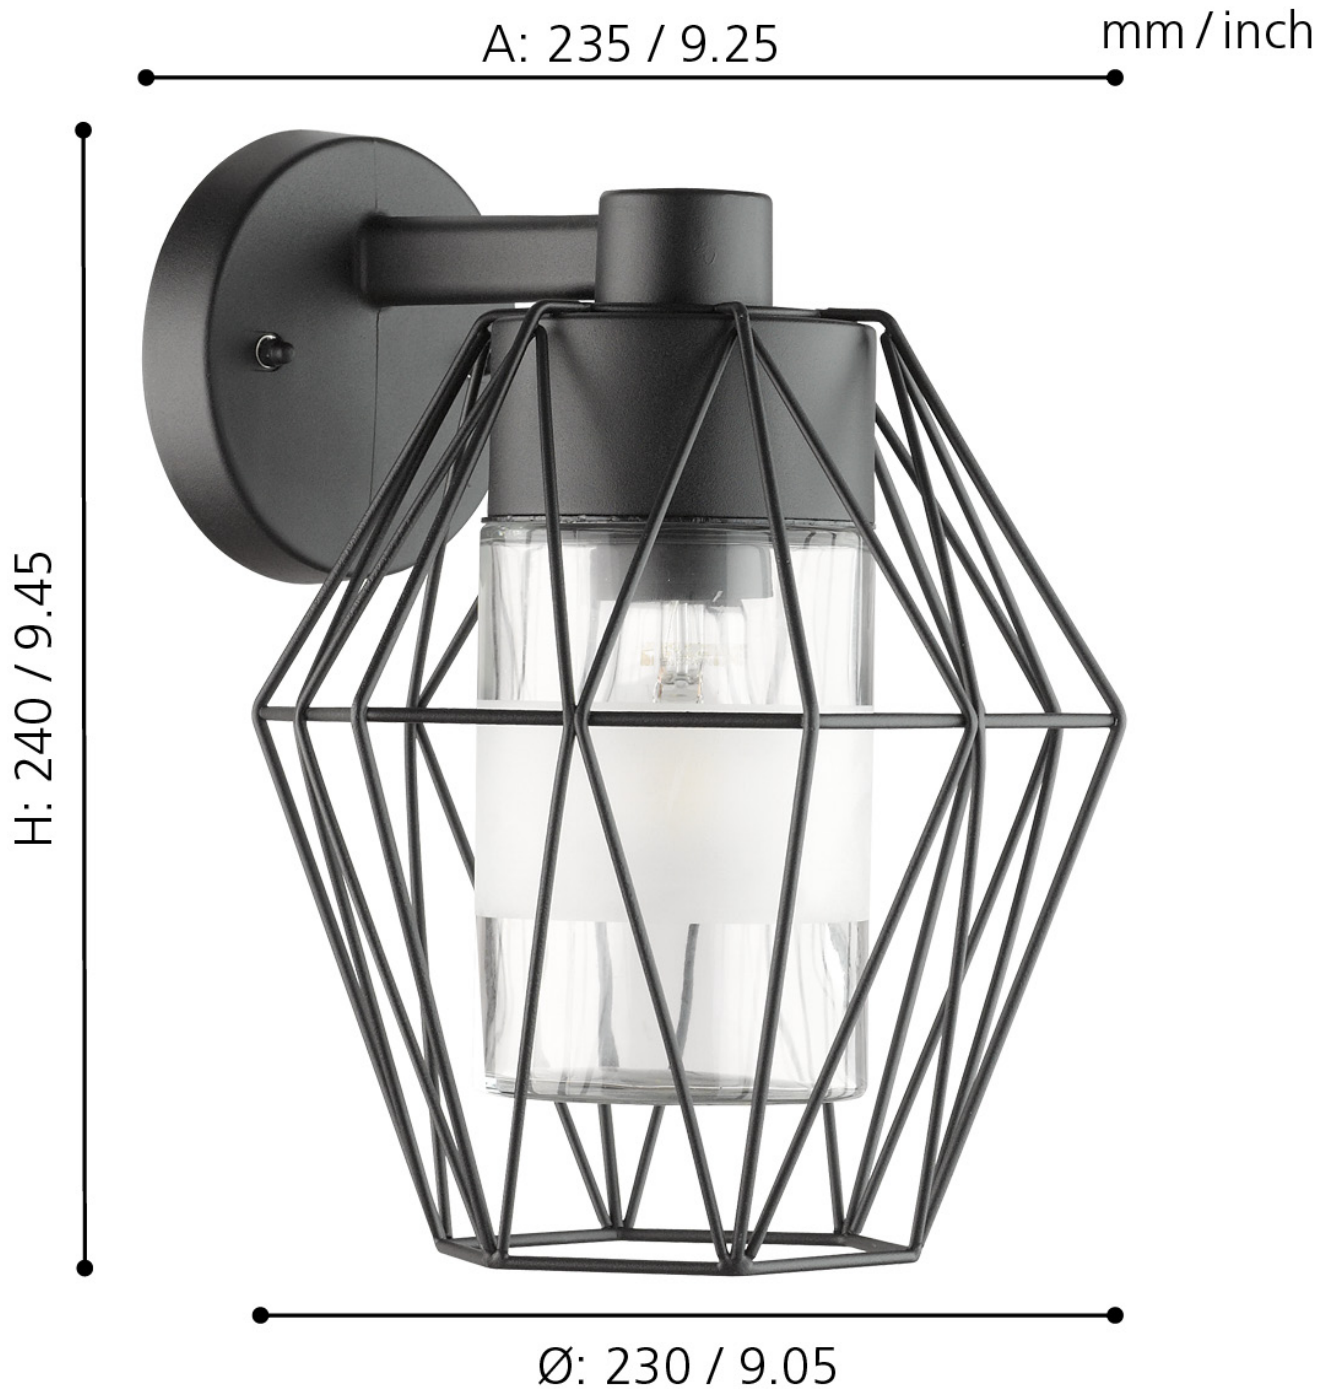

Eglo Lighting - Canove - 97226 - Black Clear Glass IP55 Outdoor Wall Light

CONTACT