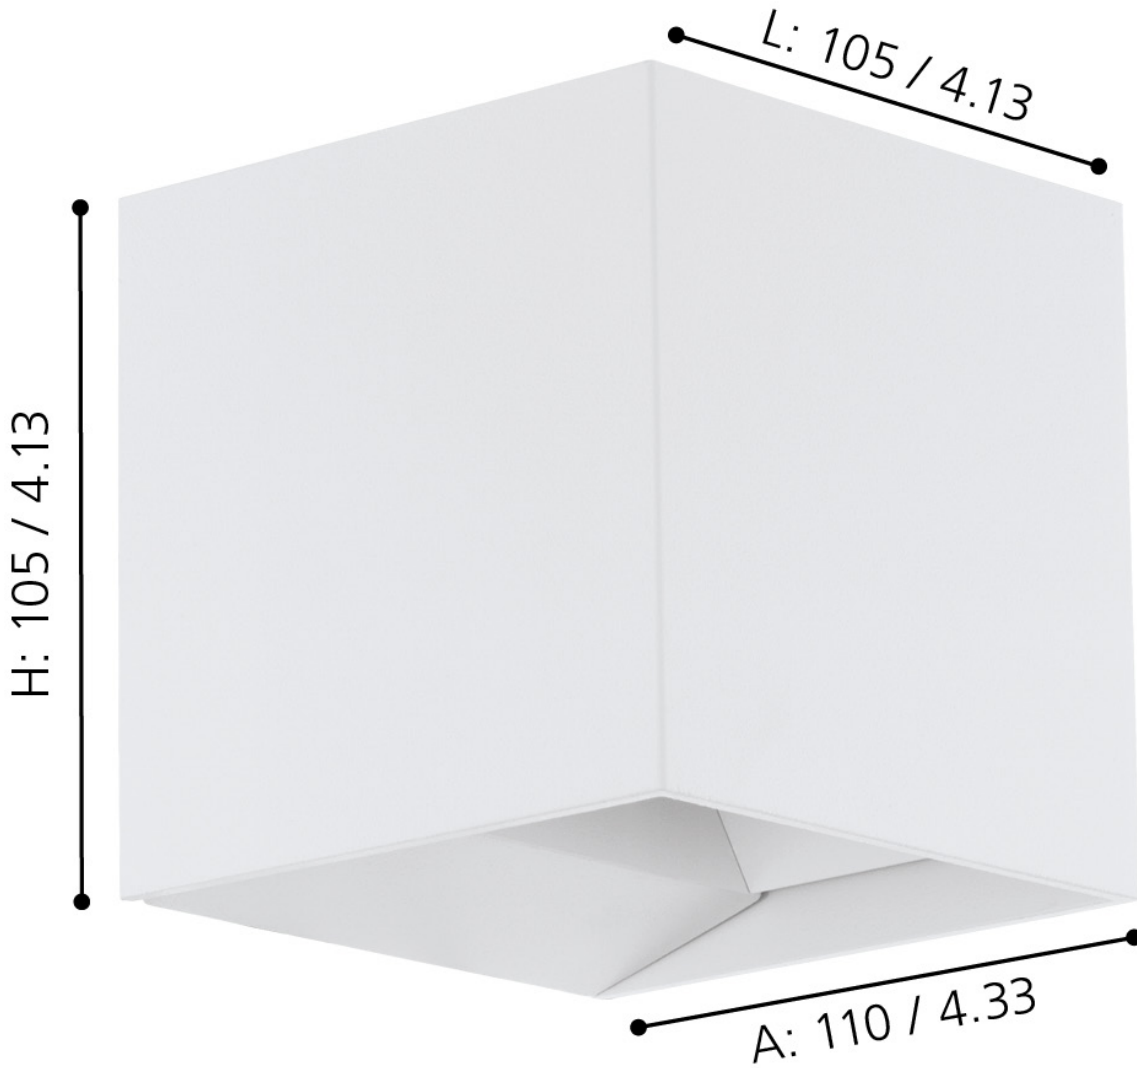

Eglo Lighting - Calpino - 97241 - LED White 2 Light IP54 Outdoor Wall Washer Light

mm / inch

CONTACT