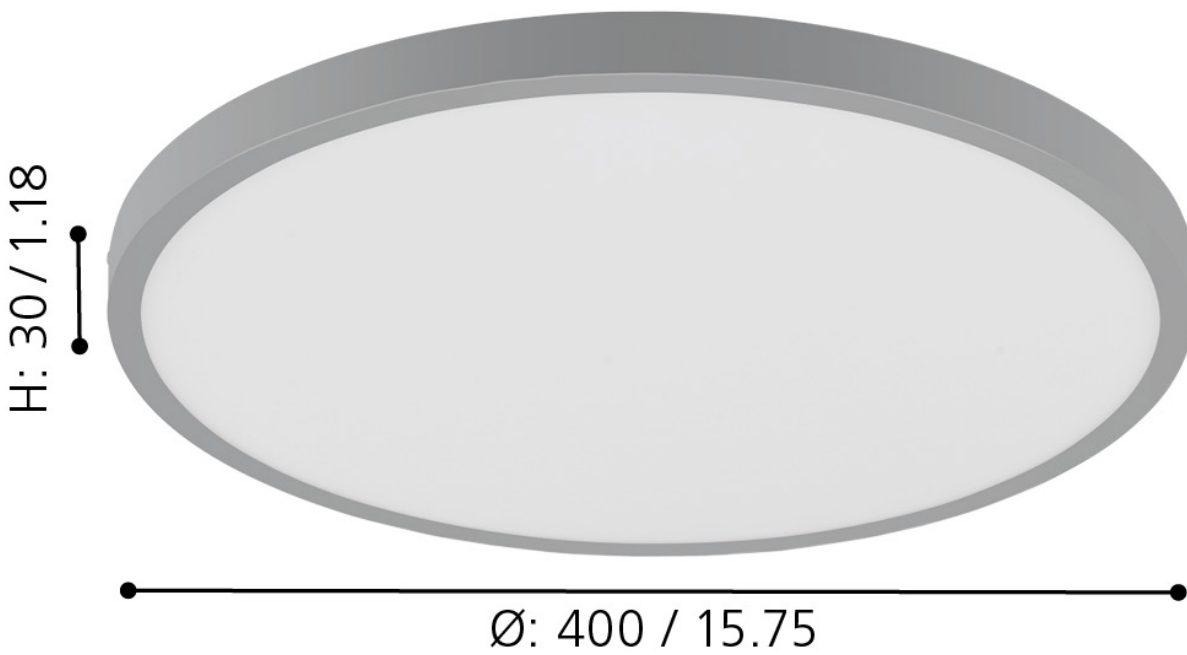

Eglo Lighting - Fueva 1 - 97263 - LED Silver White Flush Ceiling Light

mm / inch

CONTACT