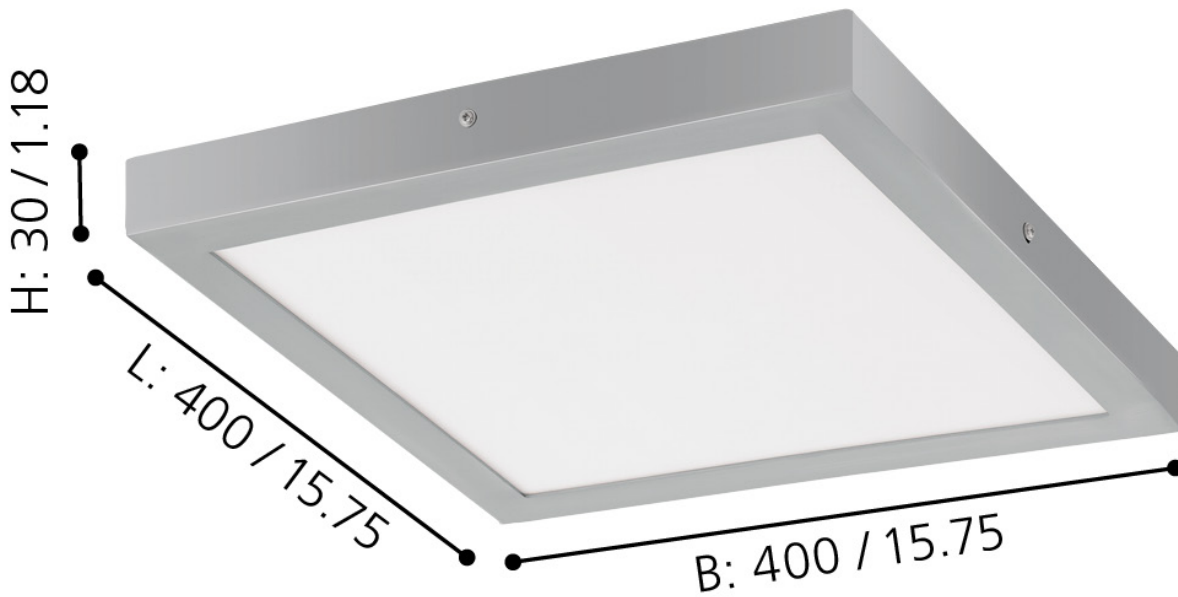

Eglo Lighting - Fueva 1 - 97265 - LED Silver White Flush Ceiling Light

mm / inch

CONTACT