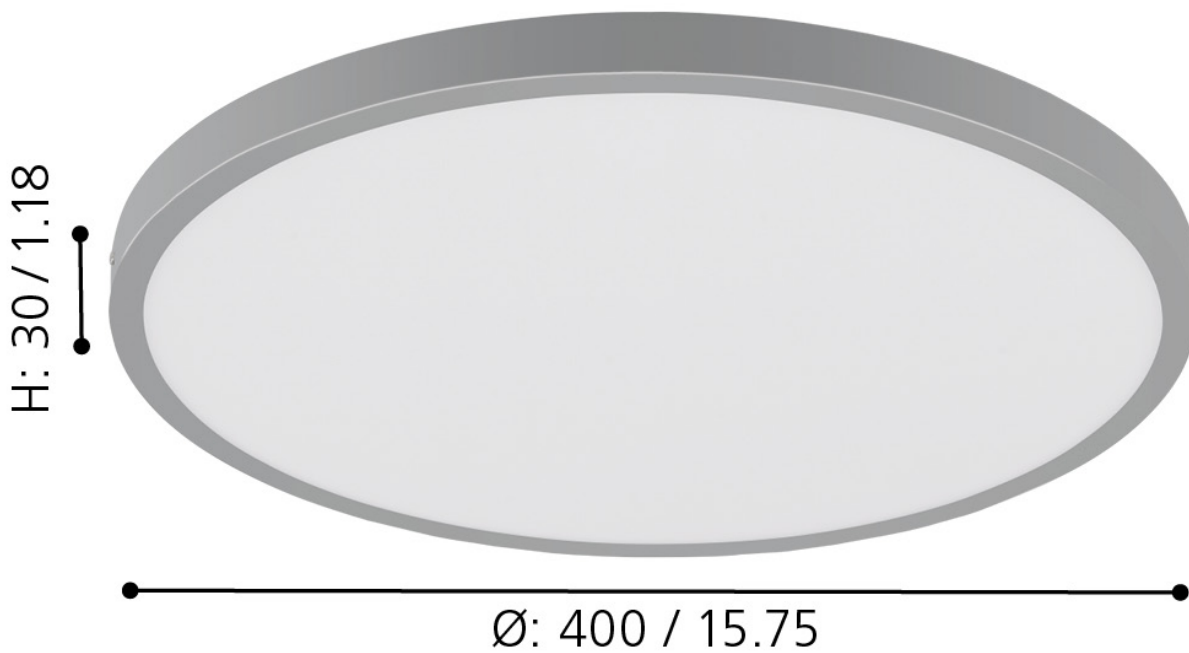

Eglo Lighting - Fueva 1 - 97267 - LED Silver White Flush Ceiling Light

mm / inch

CONTACT