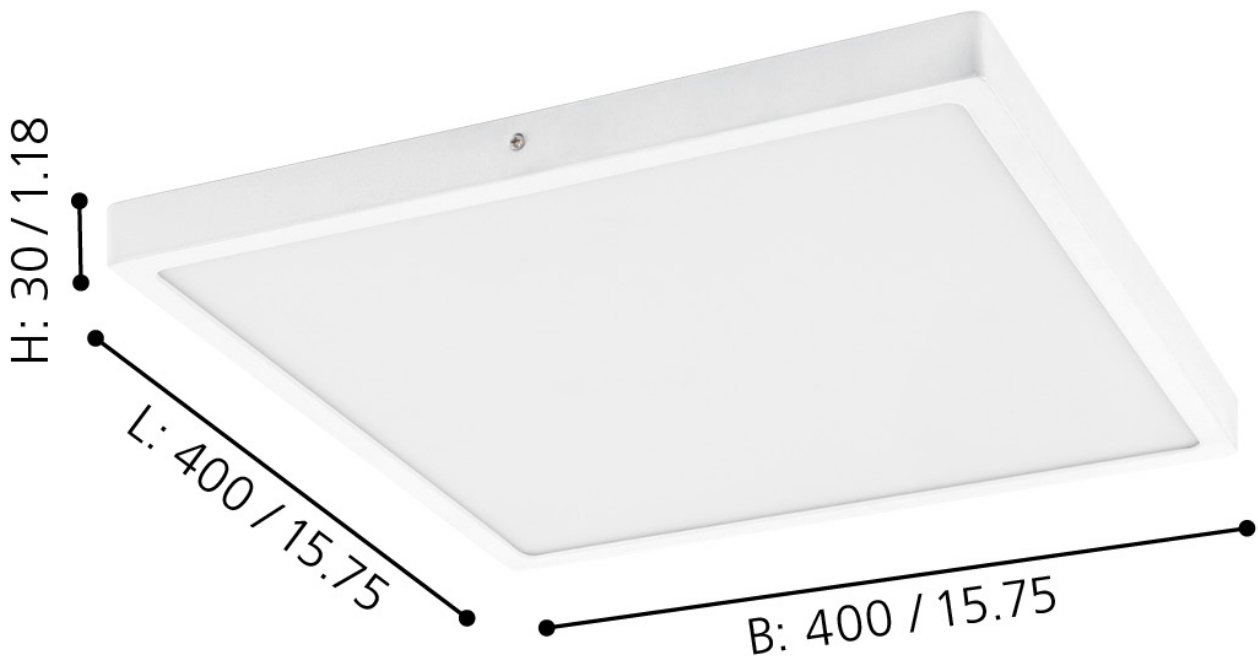

Eglo Lighting - Fueva 1 - 97268 - LED White Flush Ceiling Light

mm / inch

**CONTACT**