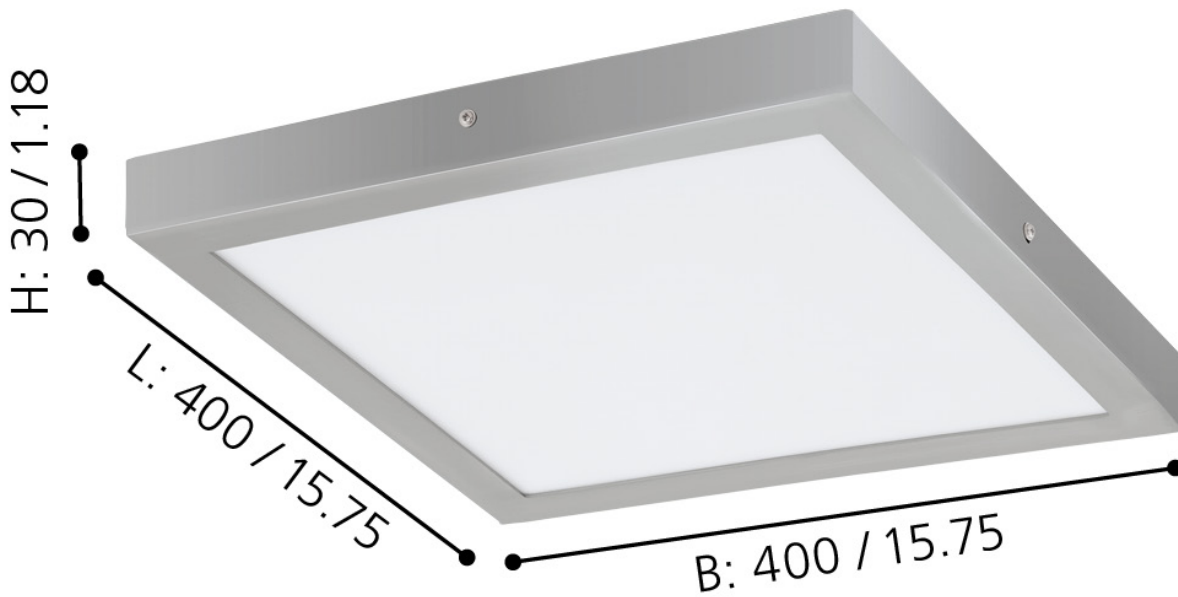

Eglo Lighting - Fueva 1 - 97269 - LED Silver White Flush Ceiling Light

mm / inch

CONTACT