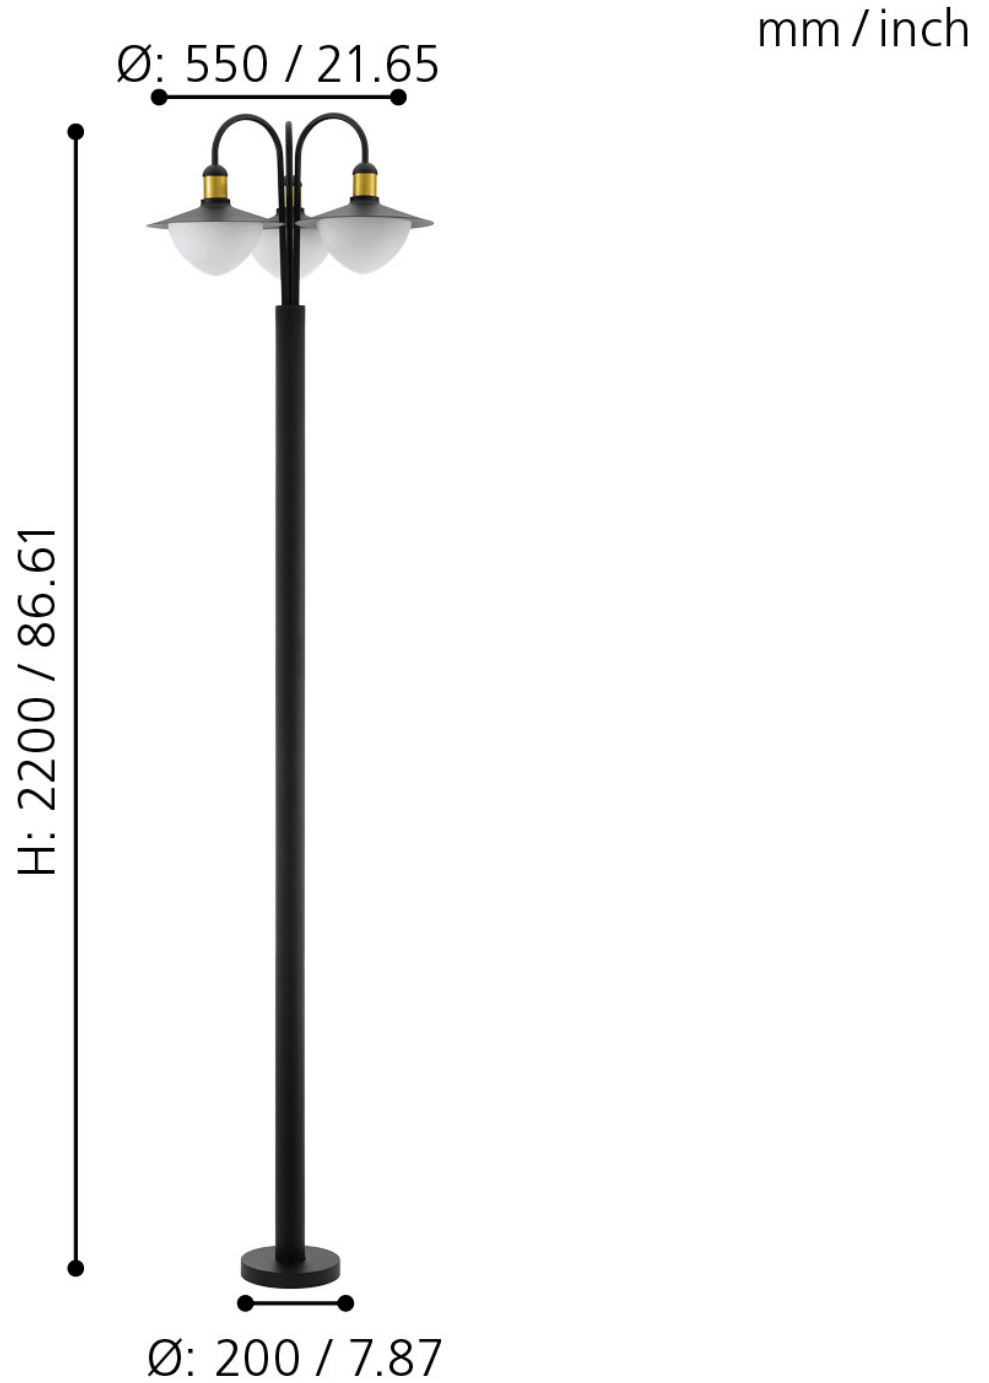

Eglo Lighting - Sirmione - 97288 - Black Gold White Glass 3 Light IP44 Outdoor Lamp Post

**CONTACT**