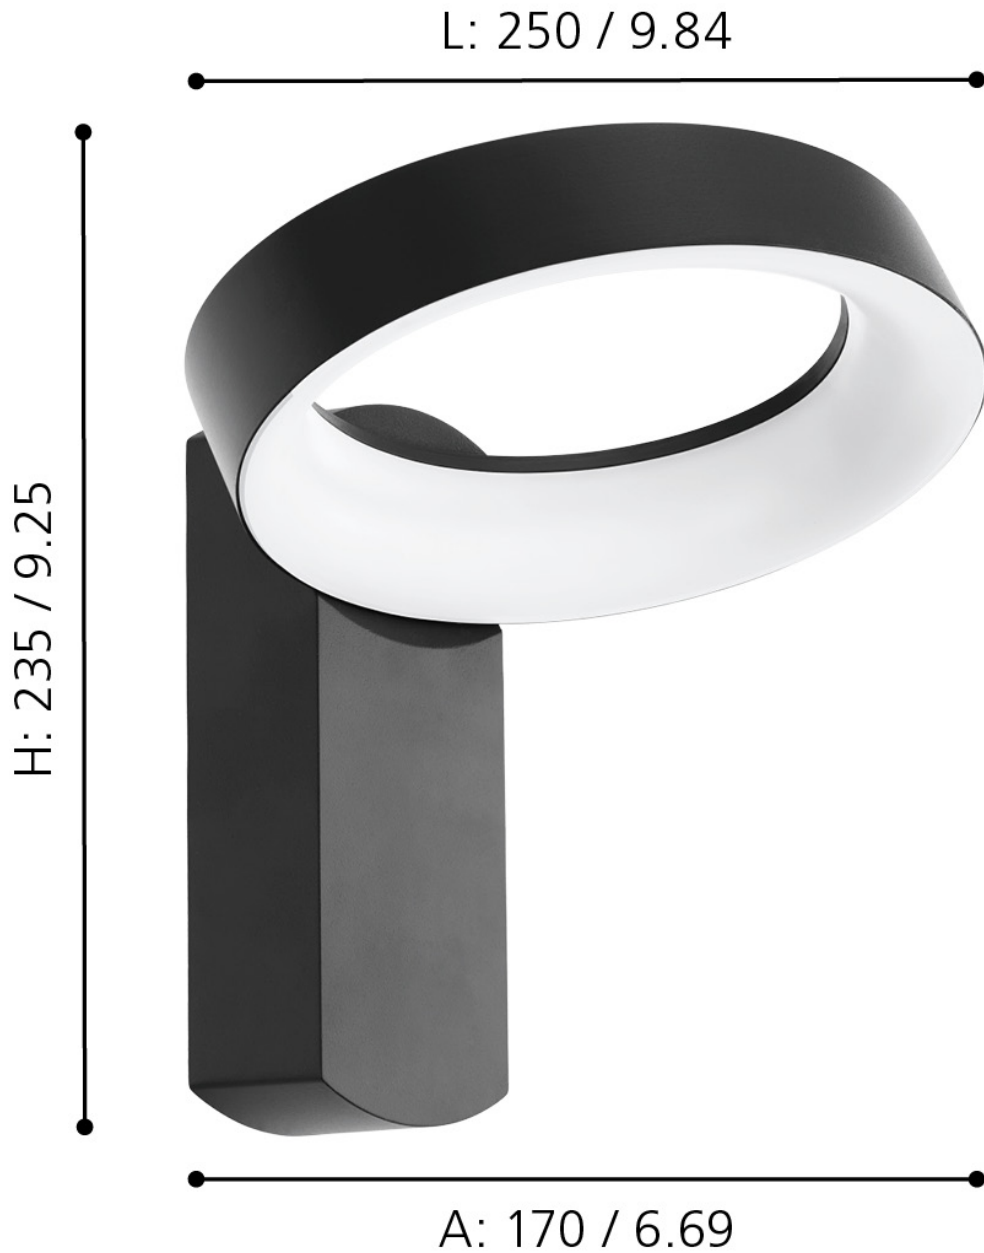

Eglo Lighting - Pernate - 97307 - LED Anthracite White IP44 Outdoor Wall Washer Light

mm / inch

CONTACT