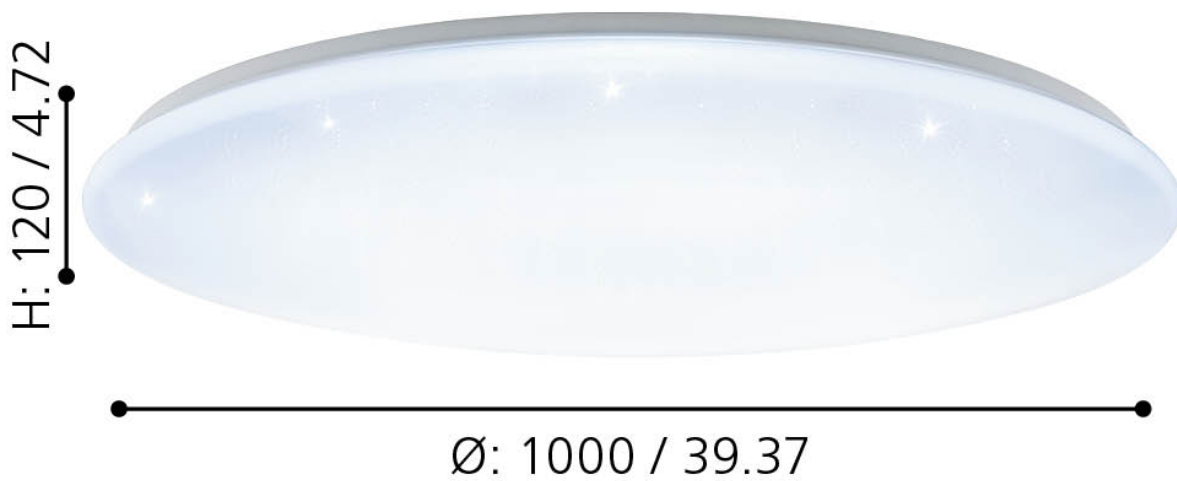

Eglo Lighting - Giron-S - 97543 - LED White Flush Ceiling Light

mm / inch

CONTACT