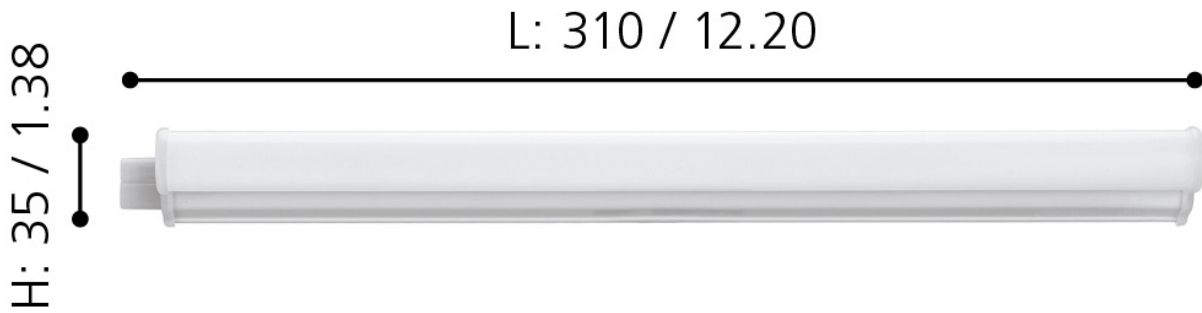

Eglo Lighting - Dundry - 97571 - LED White Cabinet Kit

mm / inch

CONTACT