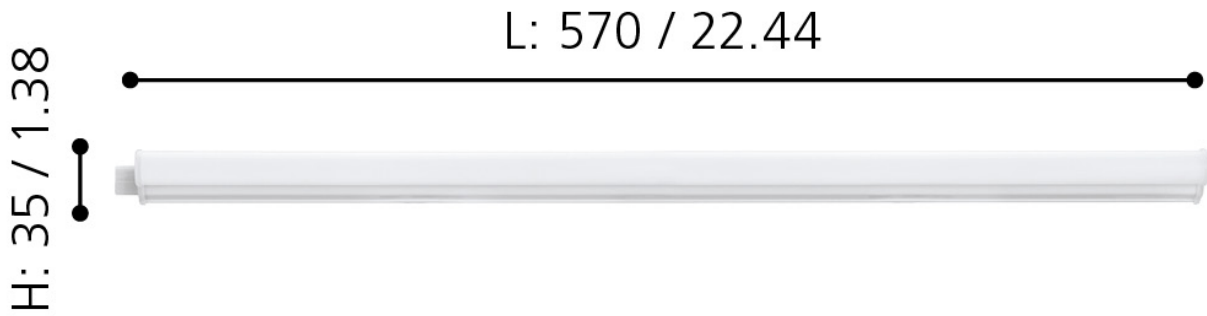

Eglo Lighting - Dundry - 97572 - LED White Cabinet Kit

mm / inch

CONTACT