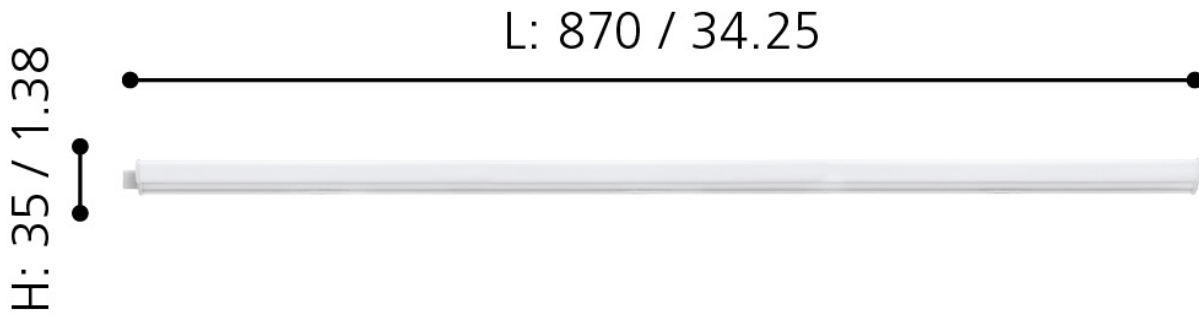

Eglo Lighting - Dundry - 97573 - LED White Cabinet Kit

mm / inch

CONTACT