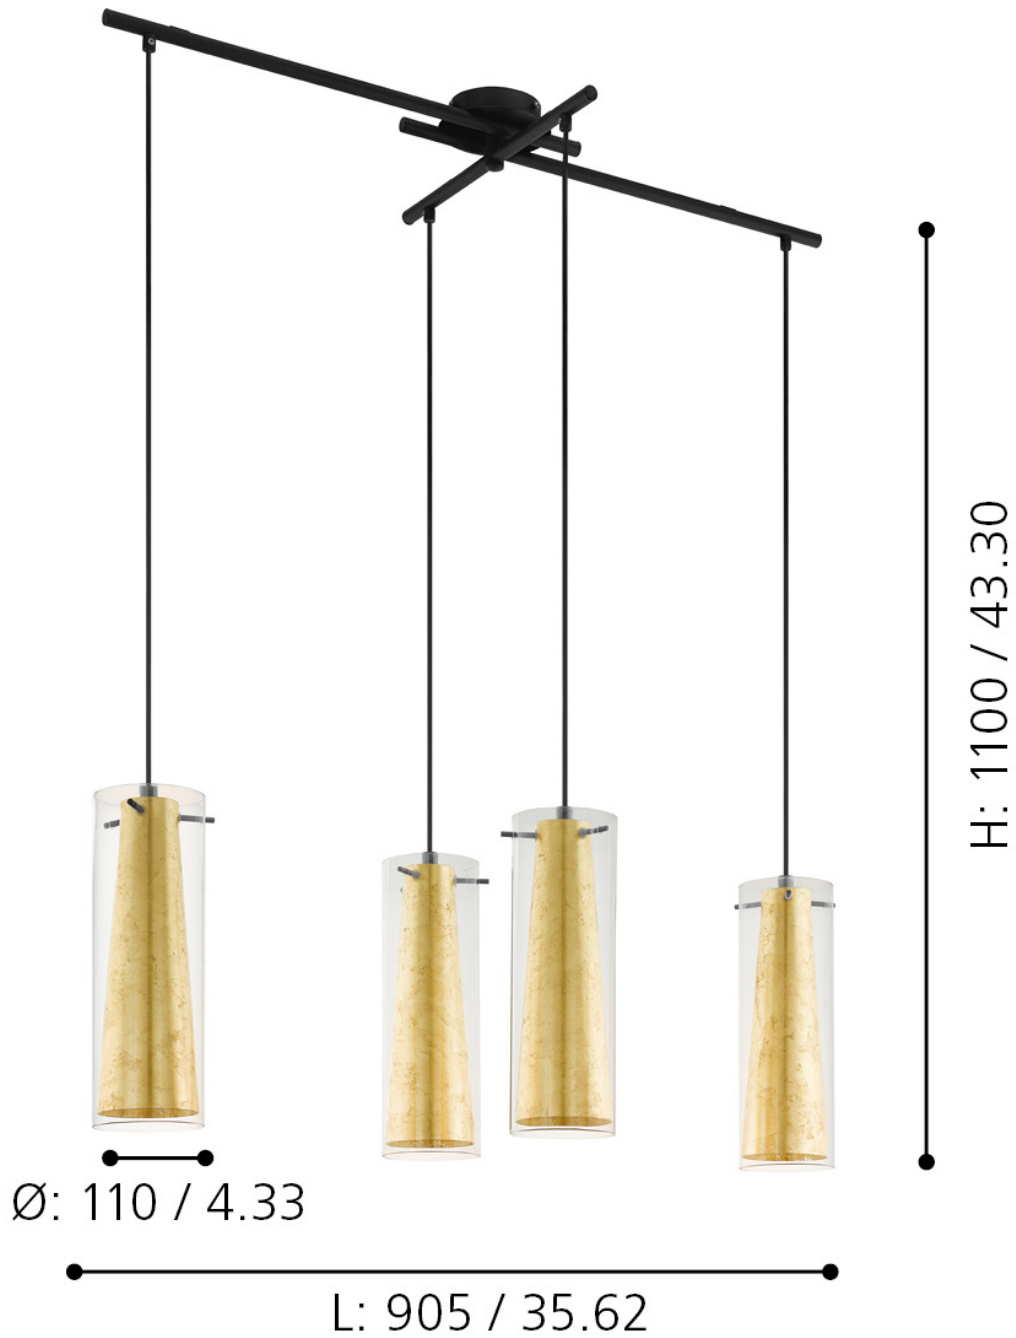

Eglo Lighting - Pinto Gold - 97653 - Black Clear Glass 4 Light Ceiling Pendant Light

mm / inch

**CONTACT**