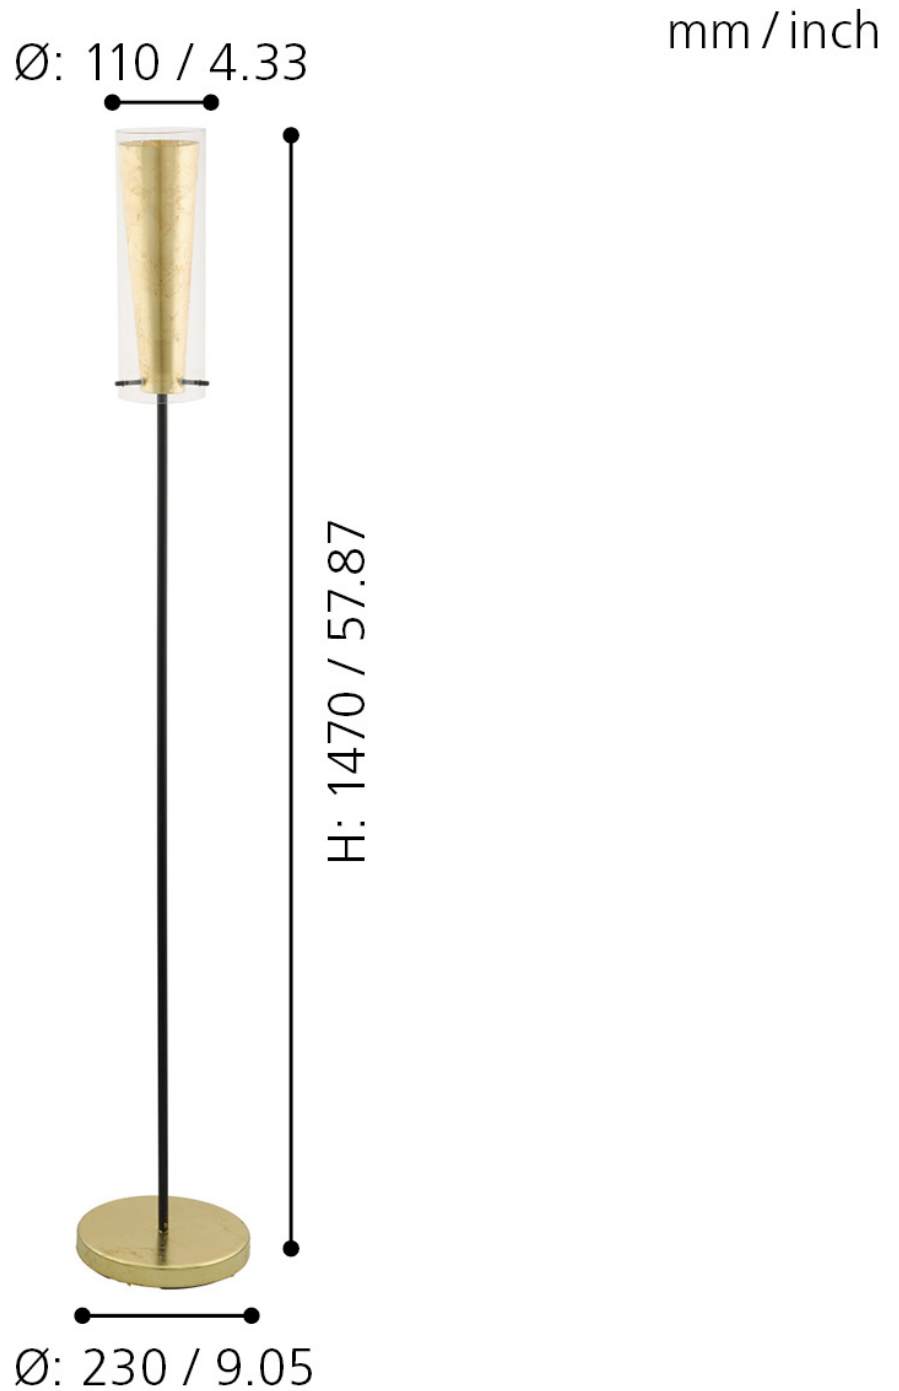

Eglo Lighting - Pinto Gold - 97655 - Black Gold Clear Glass Floor Lamp

**CONTACT**