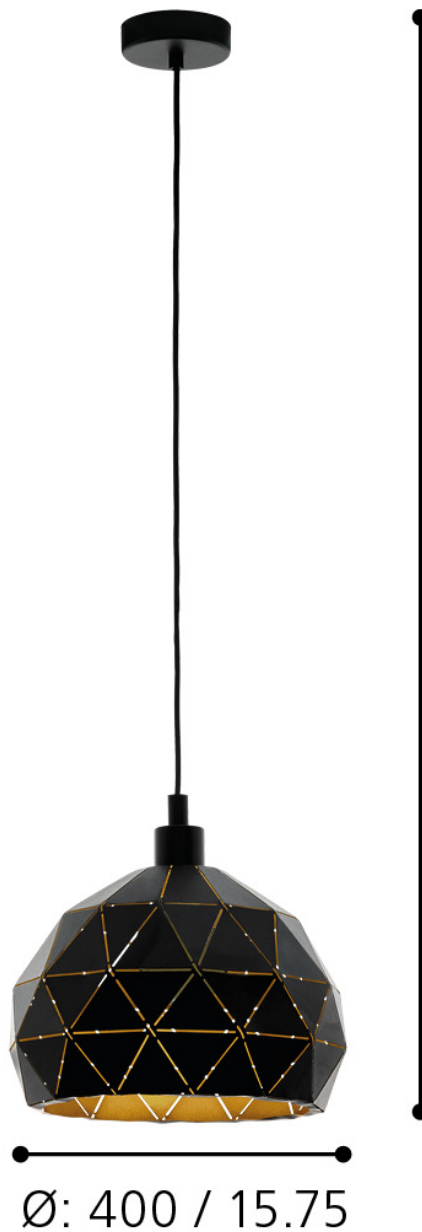

Eglo Lighting - Roccaforte - 97841 - Black Gold Ceiling Pendant Light

mm / inch

CONTACT