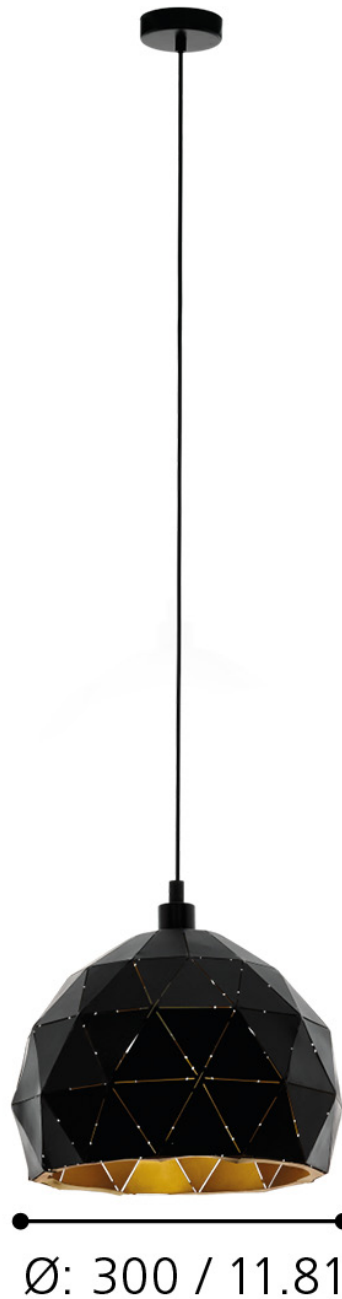

Eglo Lighting - Roccaforte - 97845 - Black Gold Ceiling Pendant Light

mm / inch

CONTACT