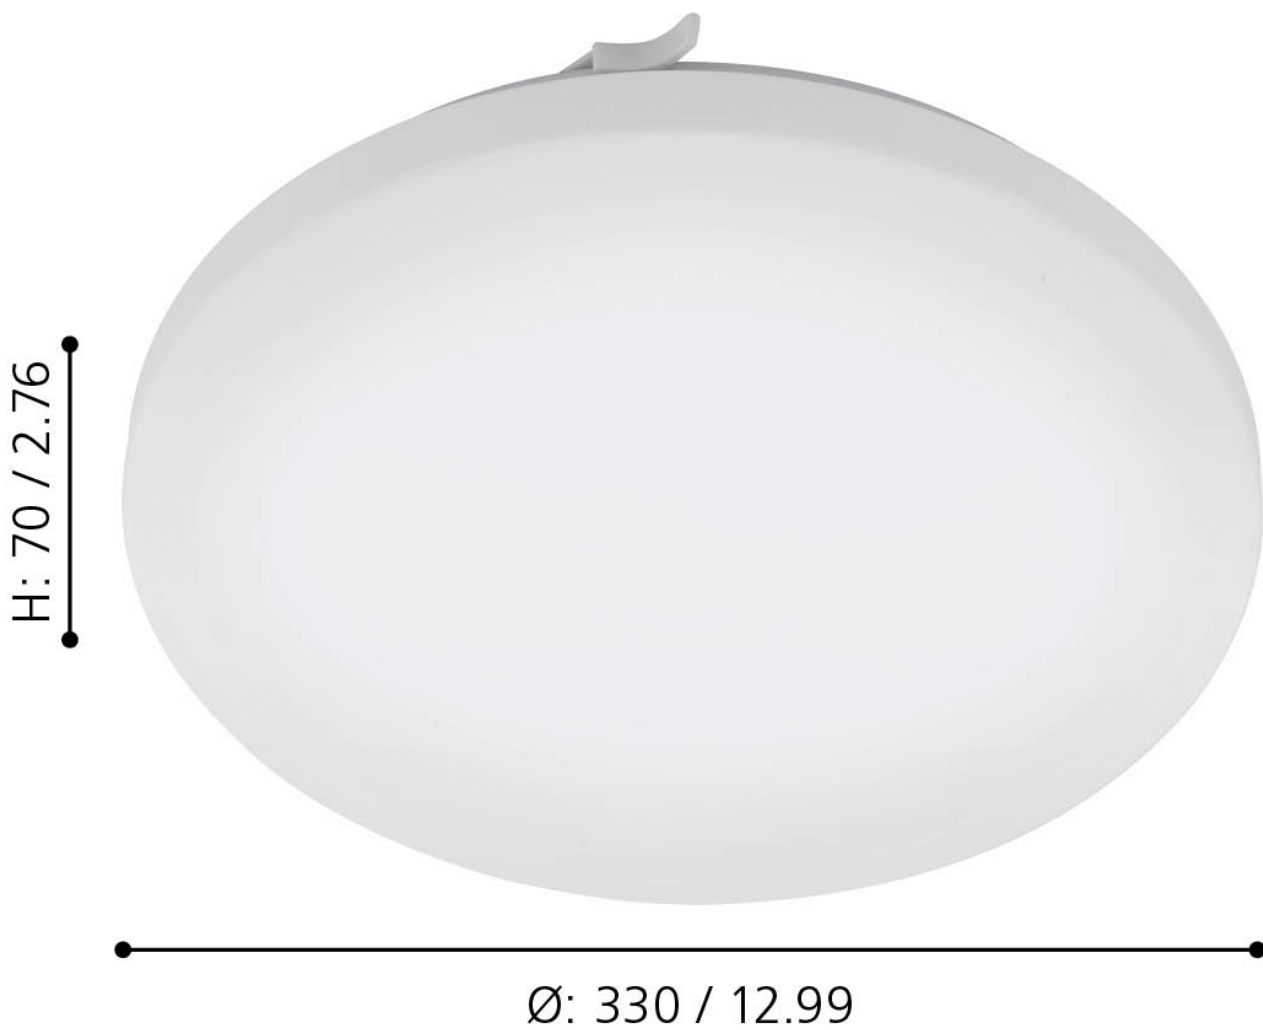

Eglo Lighting - Frania - 97884 - LED White IP44 Bathroom Ceiling Flush Light

mm / inch

CONTACT