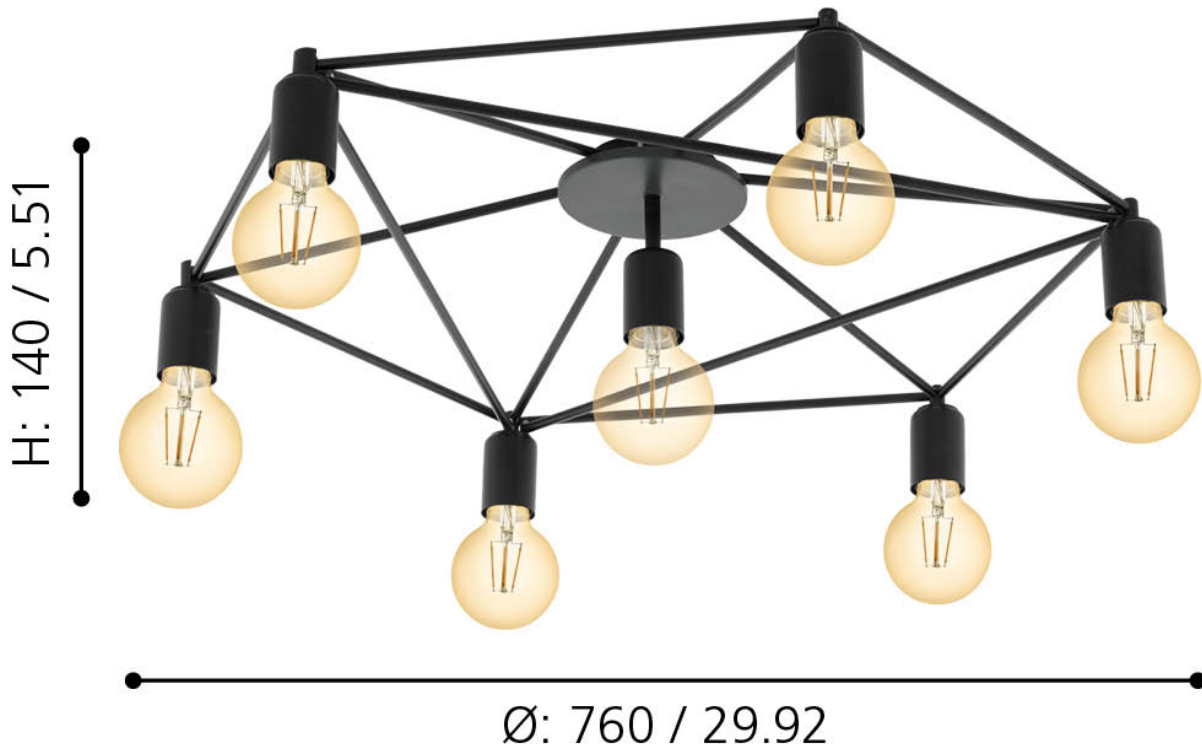

Eglo Lighting - Staiti - 97904 - Black 7 Light Flush Ceiling Light

mm / inch

CONTACT