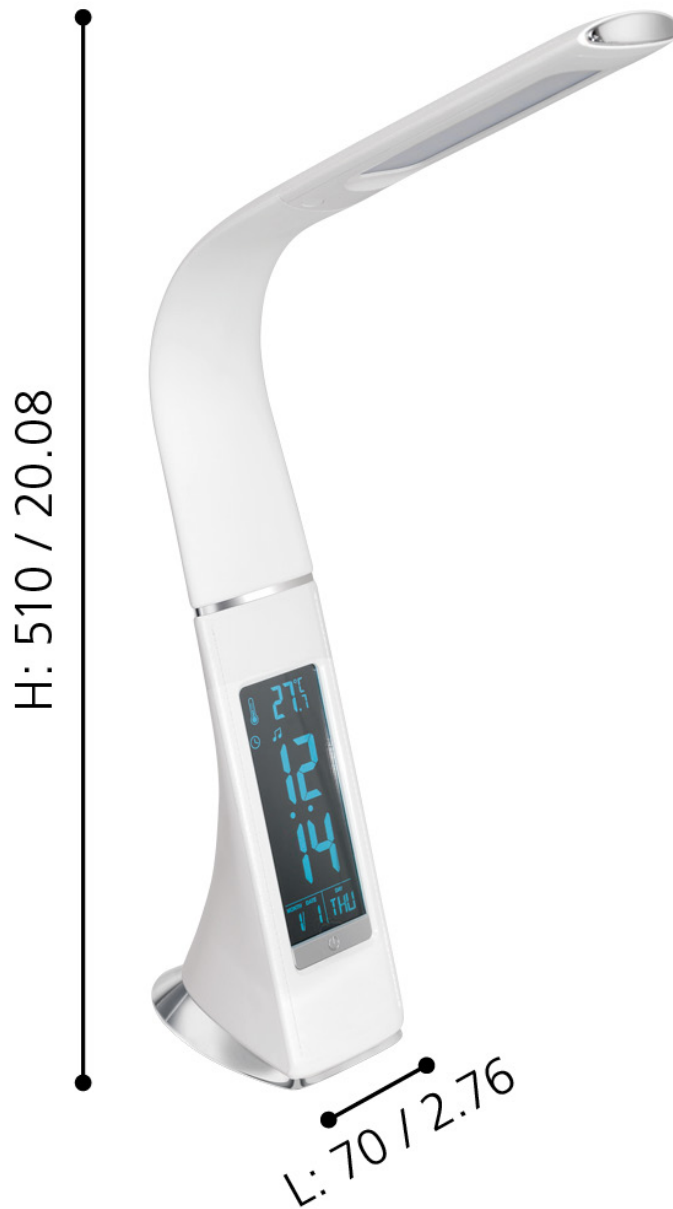

Eglo Lighting - Cognoli - 97915 - LED White Touch Task Table Lamp

mm / inch

**CONTACT**