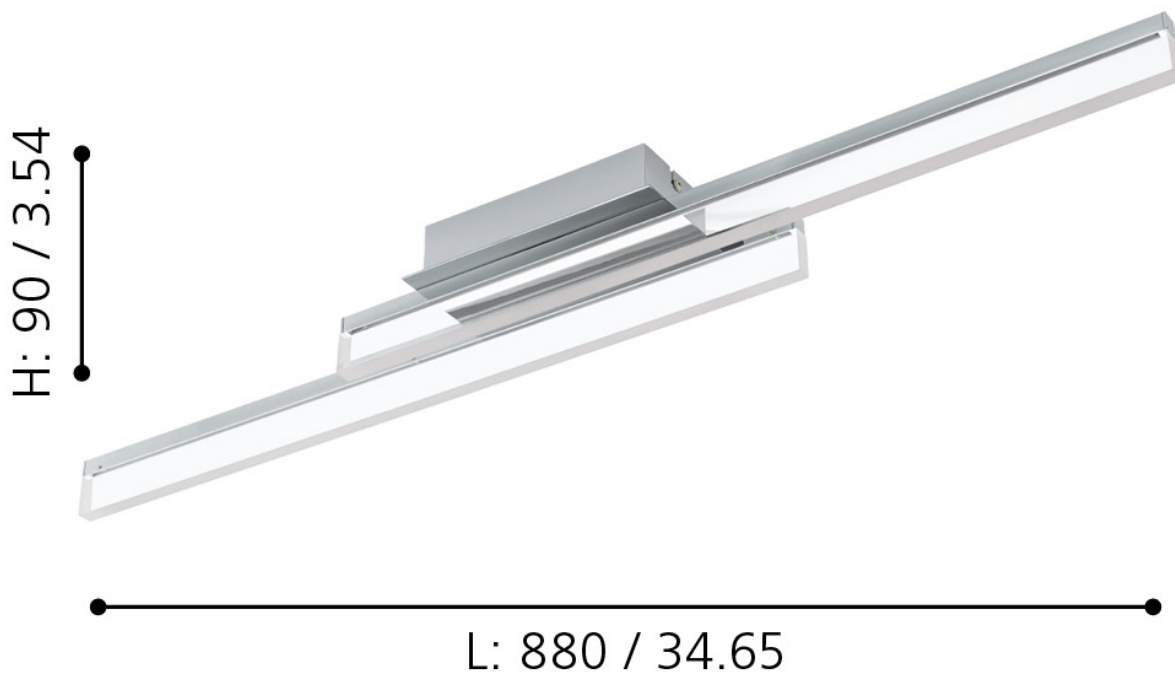

Eglo Lighting - Palmital - 97965 - LED Chrome Clear 2 Light IP44 Bathroom Ceiling Flush Light

mm / inch

**CONTACT**