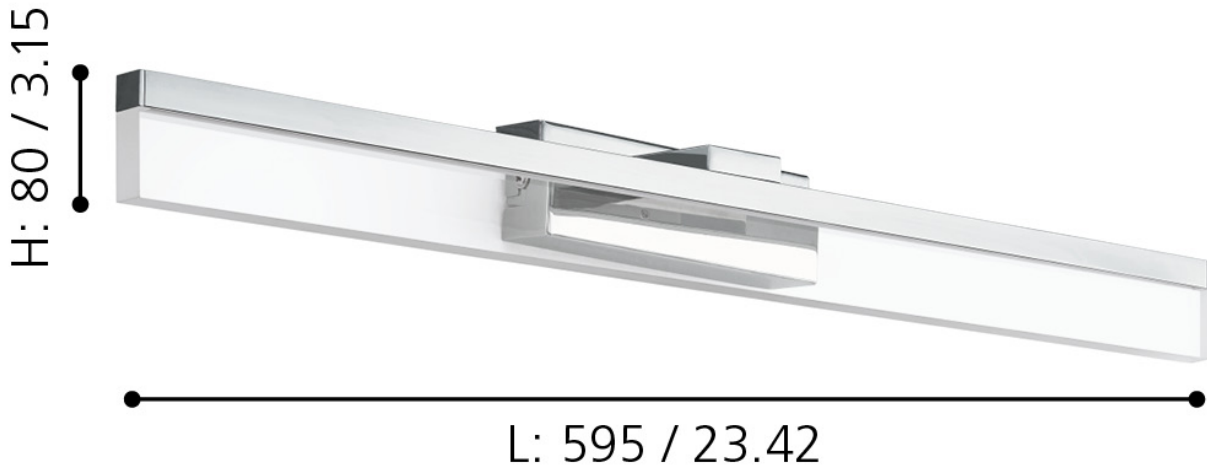

Eglo Lighting - Palmital - 97966 - LED Chrome Clear IP44 Bathroom Strip Wall Light

mm / inch

CONTACT