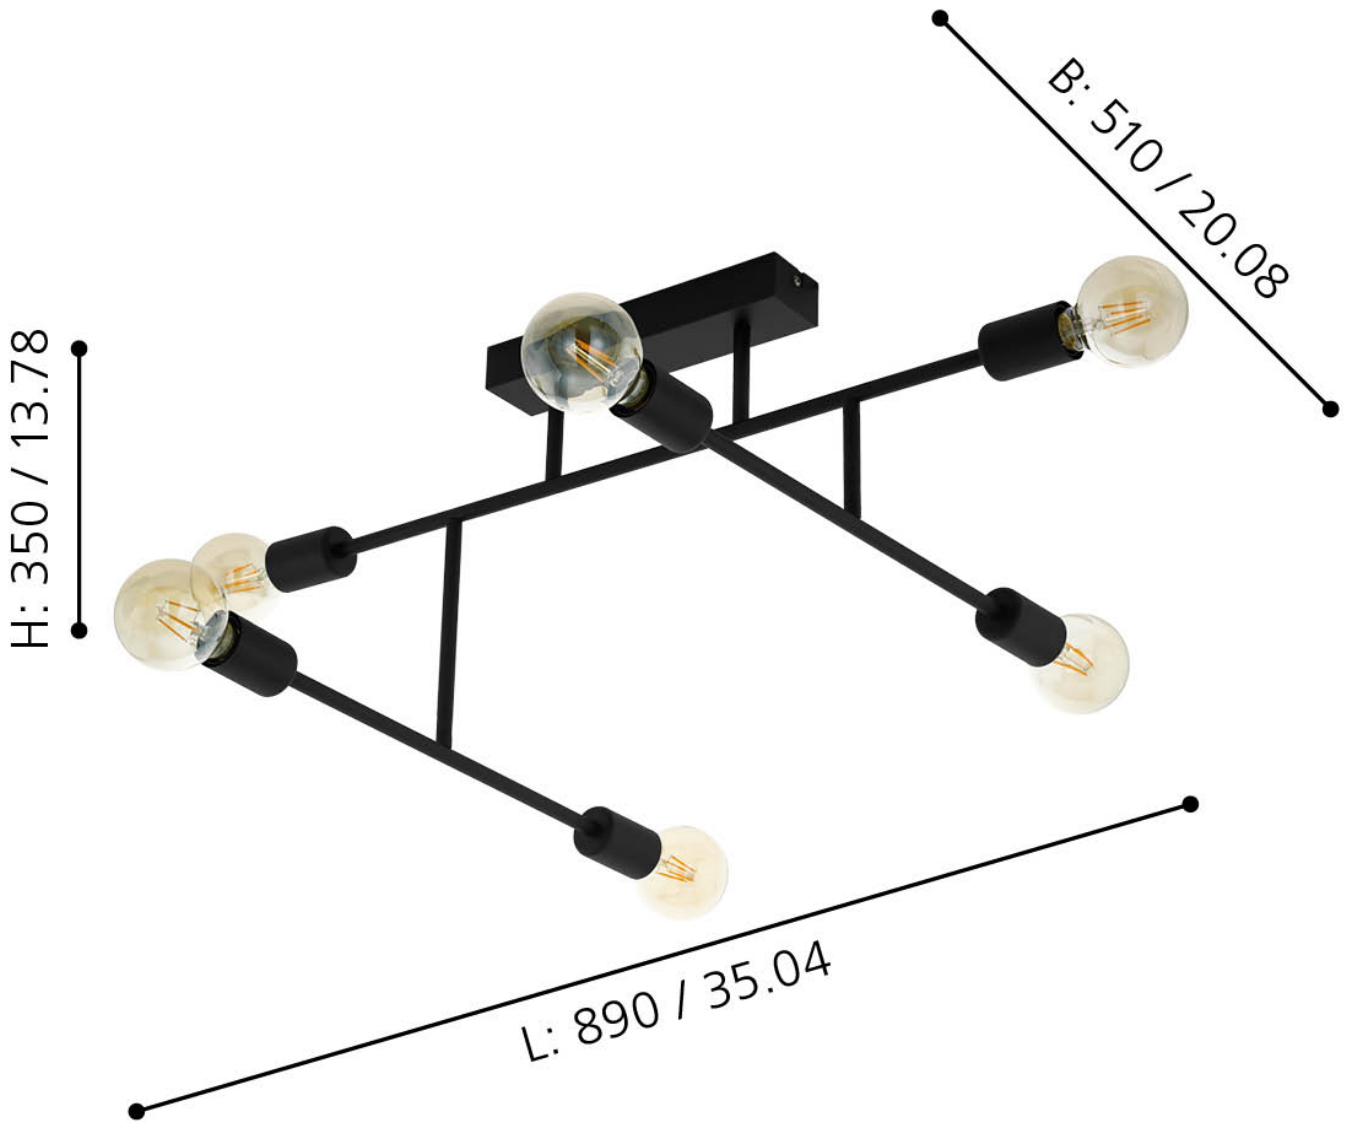

Eglo Lighting - Belsiana - 98034 - Black 6 Light Flush Ceiling Light

mm / inch

CONTACT