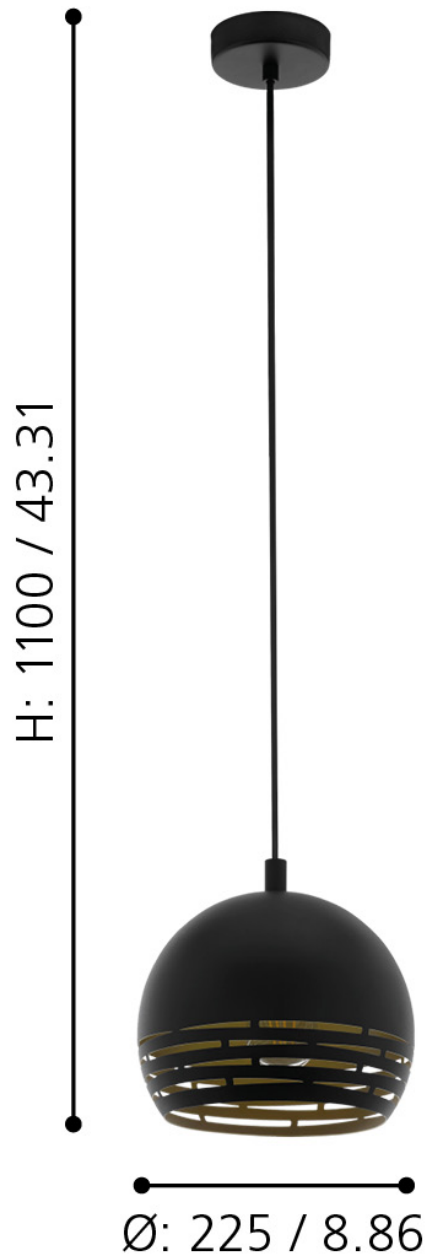

Eglo Lighting - Camastra - 98071 - Black Gold Ceiling Pendant Light

mm / inch

**CONTACT**