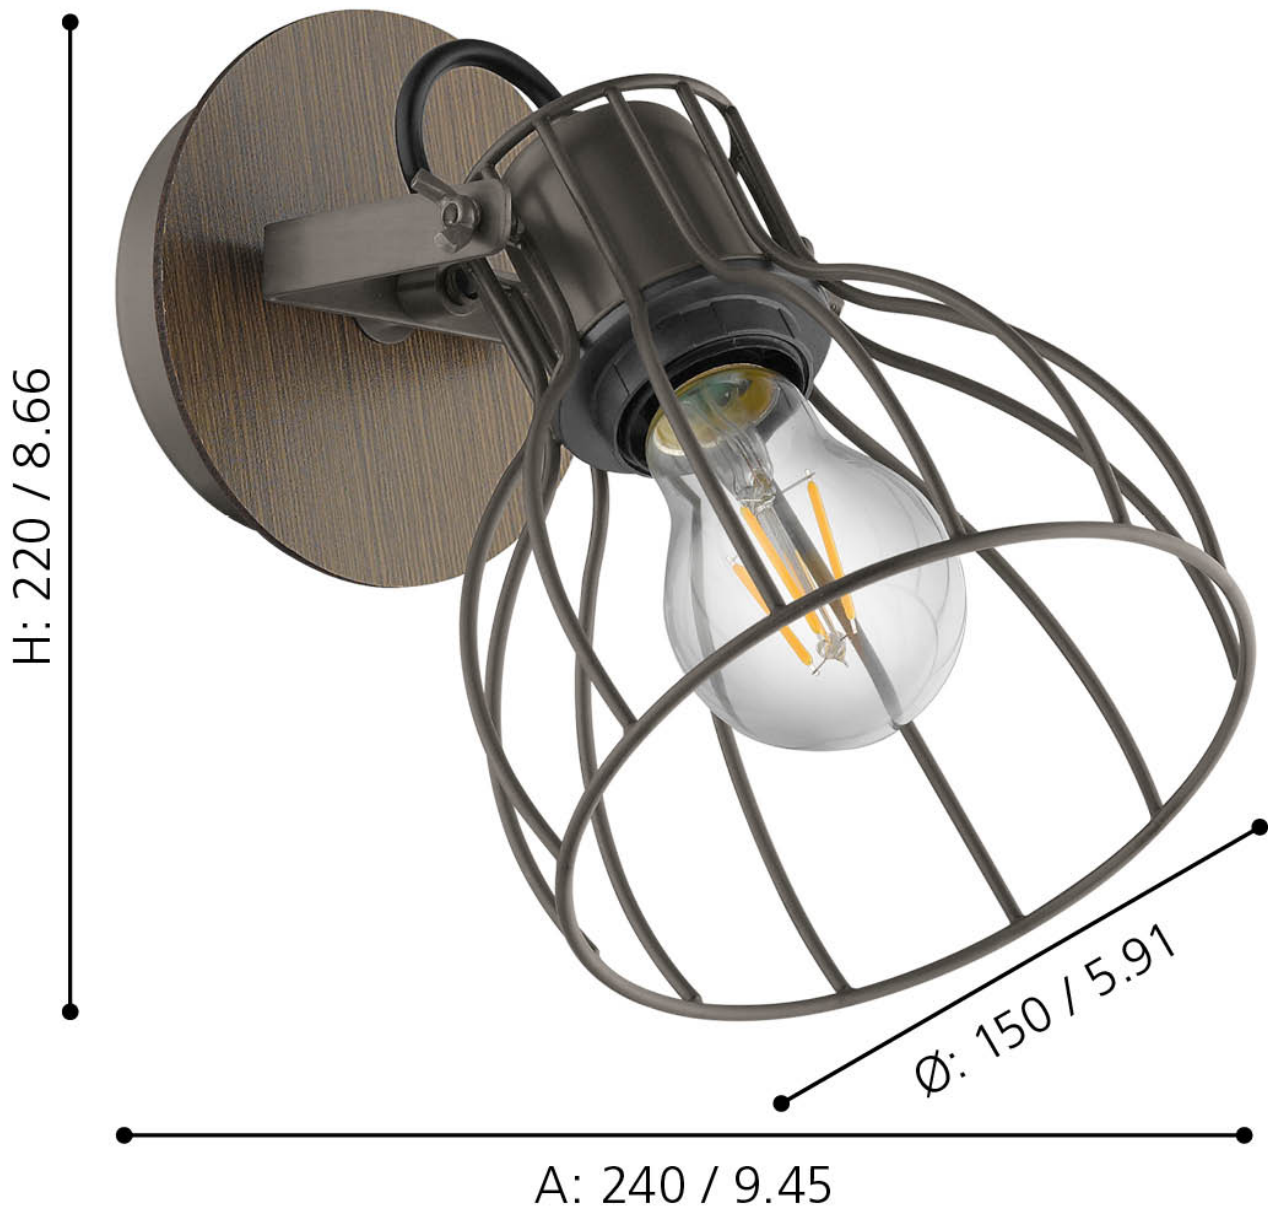

Eglo Lighting - Sambatello - 98134 - Wood Silver Spotlight

mm / inch

CONTACT