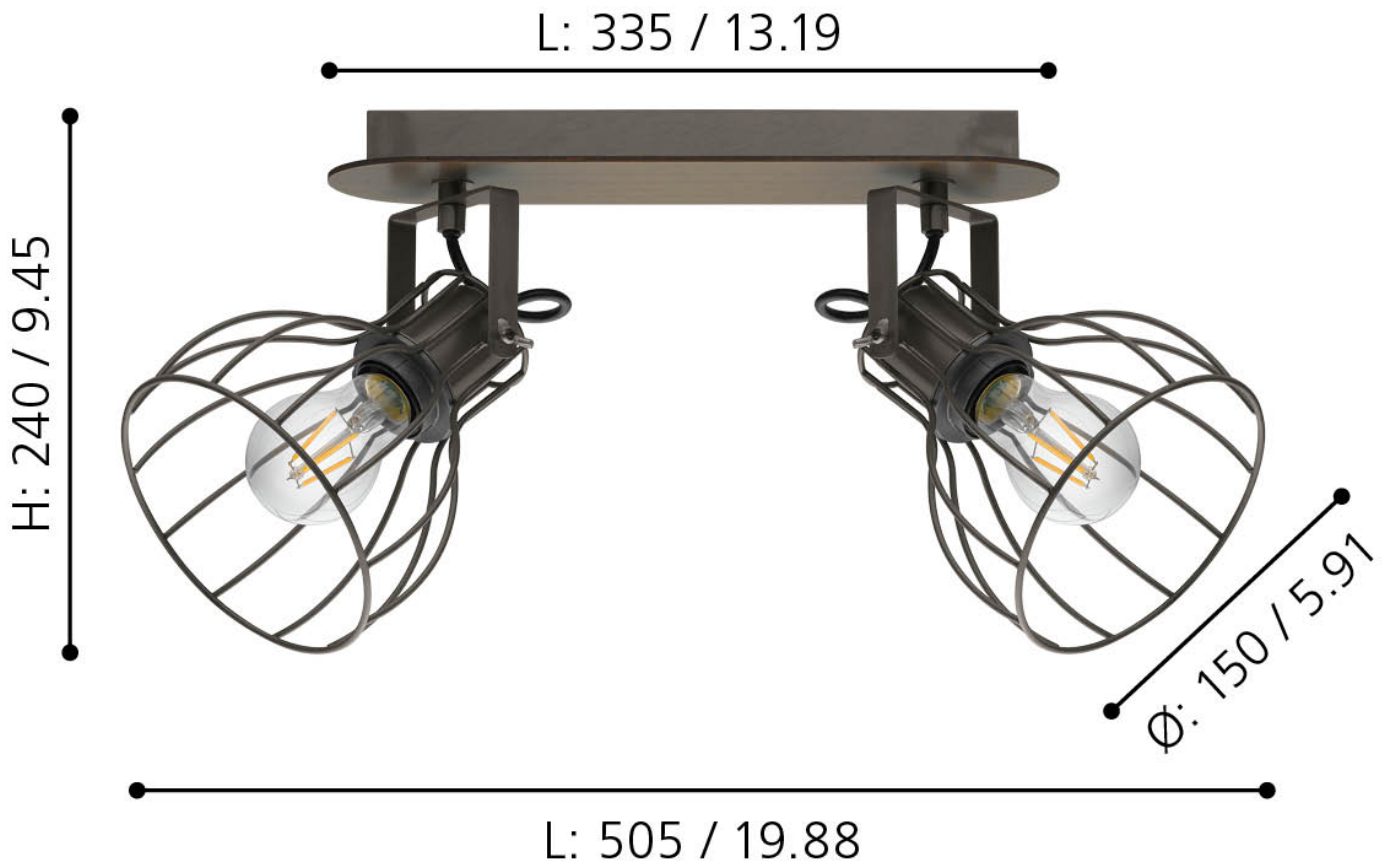

Eglo Lighting - Sambatello - 98135 - Wood Silver 2 Light Ceiling Spotlight

mm / inch

CONTACT