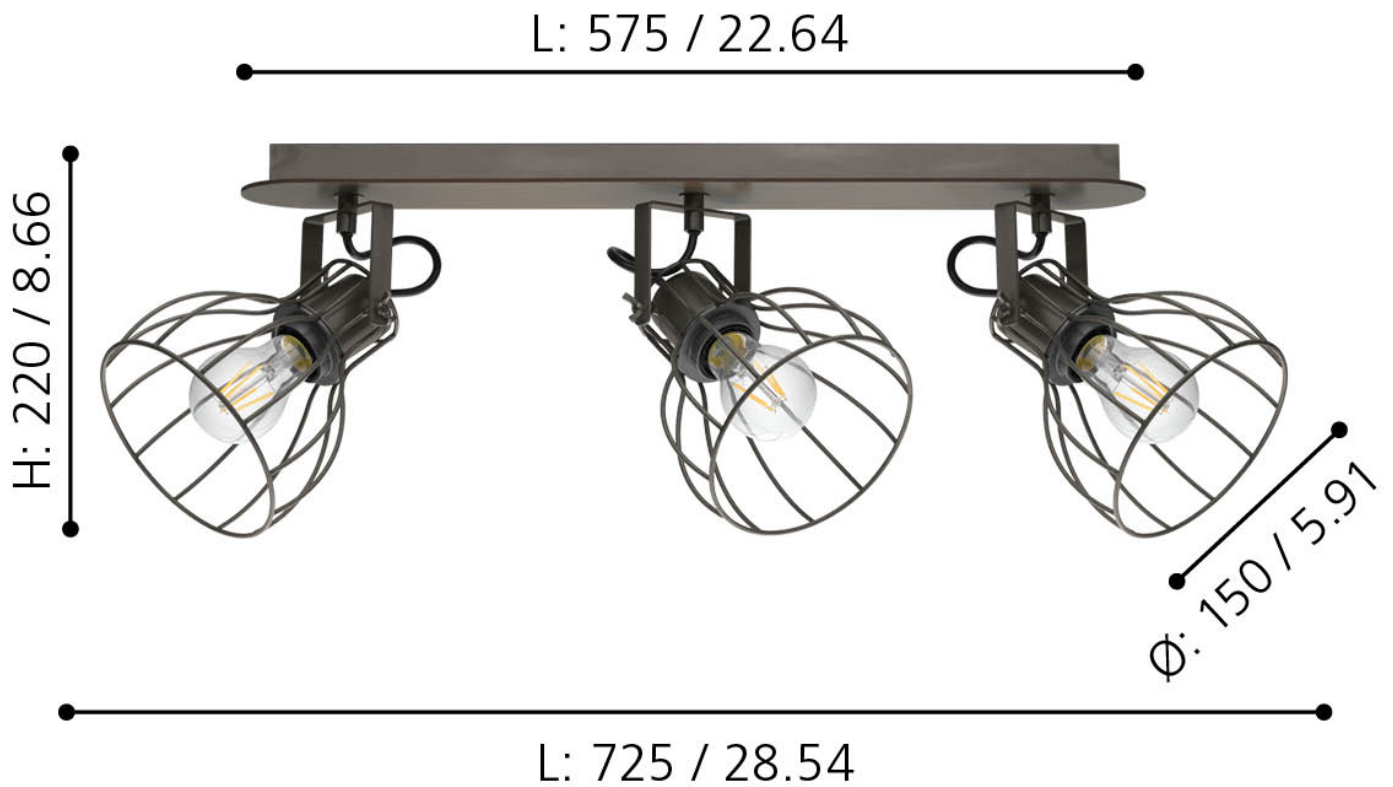

Eglo Lighting - Sambatello - 98136 - Wood Silver 3 Light Ceiling Spotlight

mm / inch

**CONTACT**