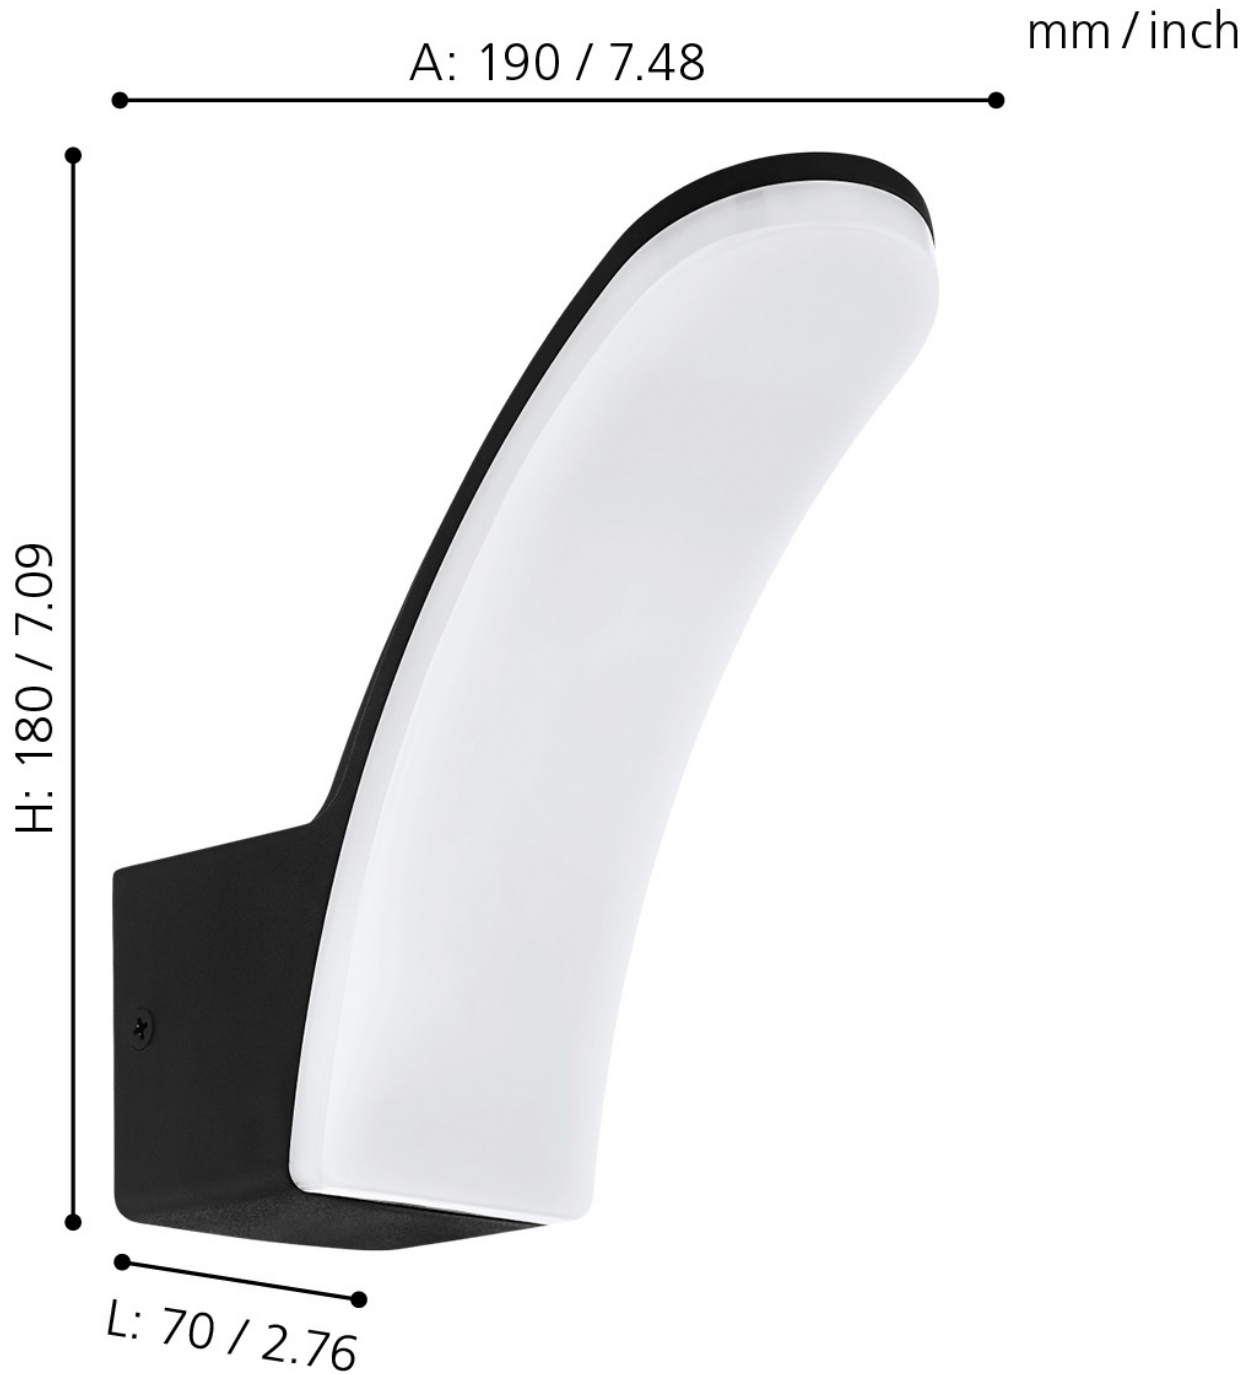

Eglo Lighting - Fiumicino - 98148 - LED Black White IP44 Outdoor Wall Light

CONTACT