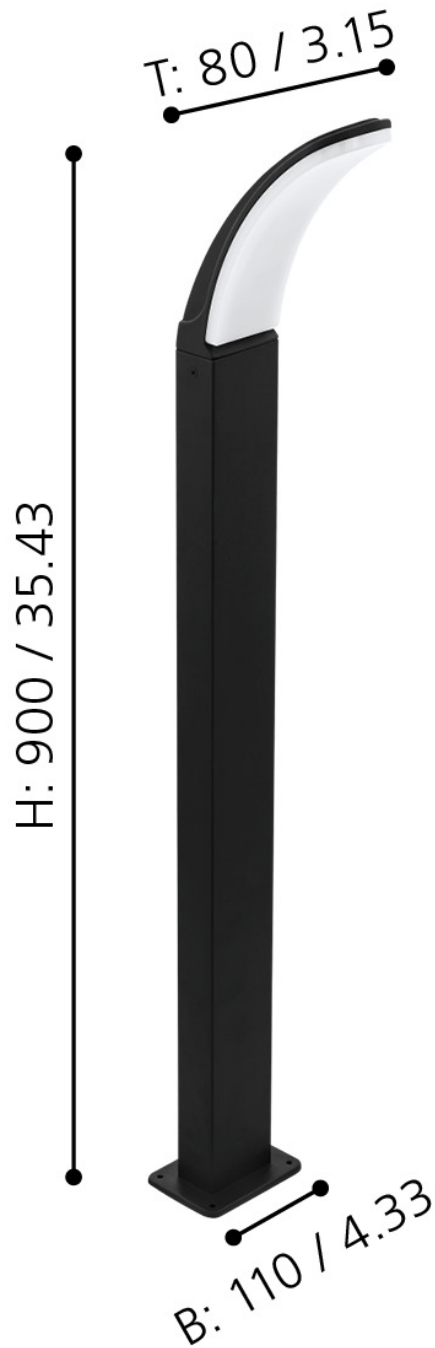

Eglo Lighting - Fiumicino - 98152 - LED Black White IP44 Outdoor Post Light

mm / inch

CONTACT