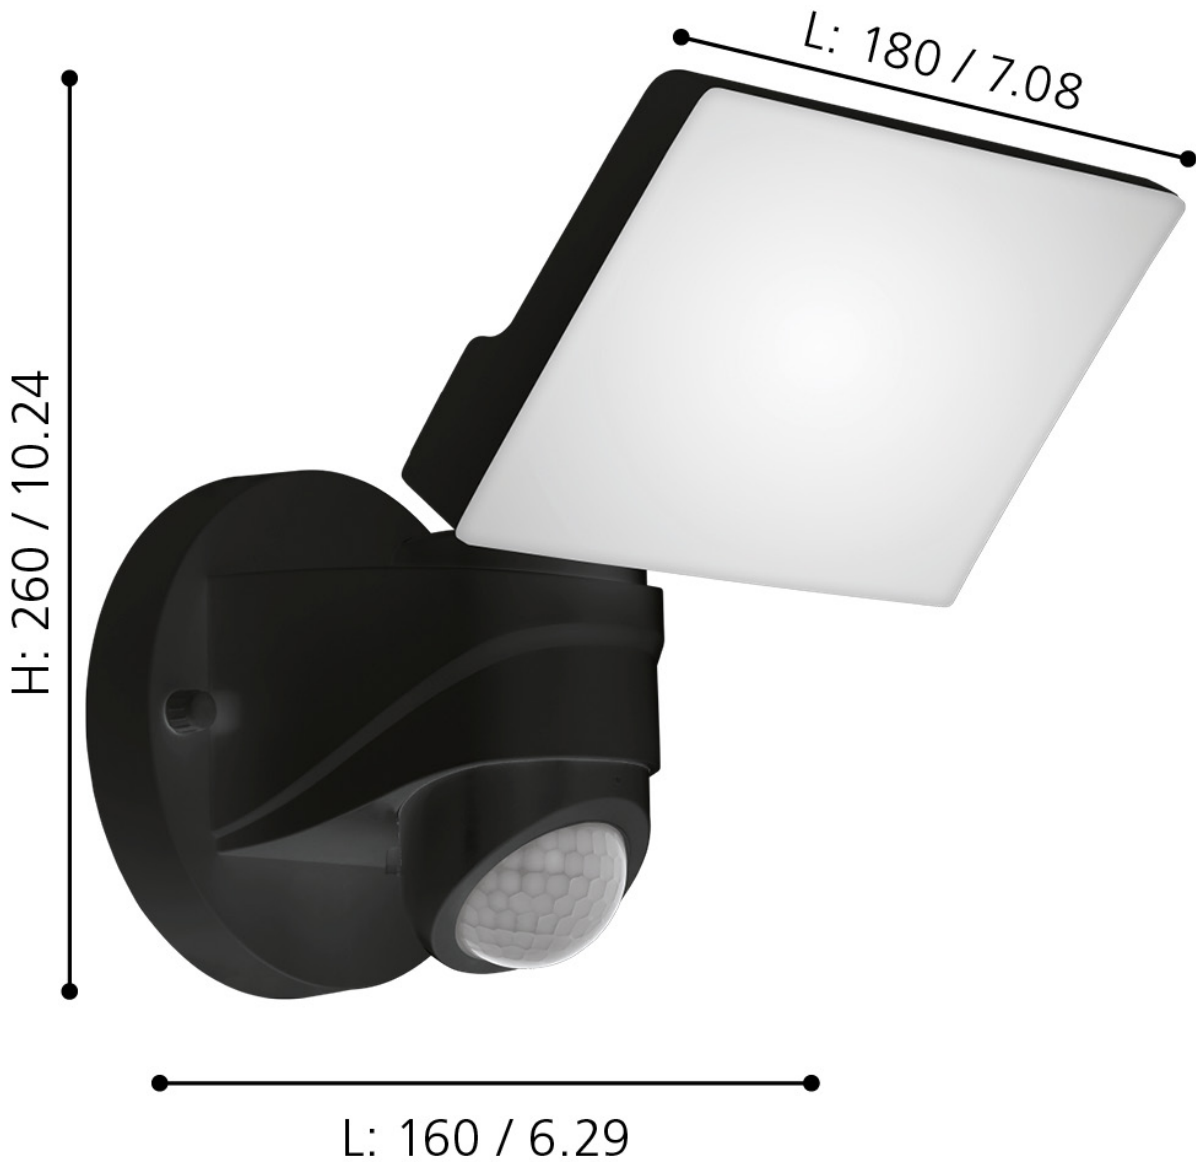

Eglo Lighting - Pagino - 98178 - LED Black IP44 Outdoor Sensor Floodlight

mm / inch

**CONTACT**