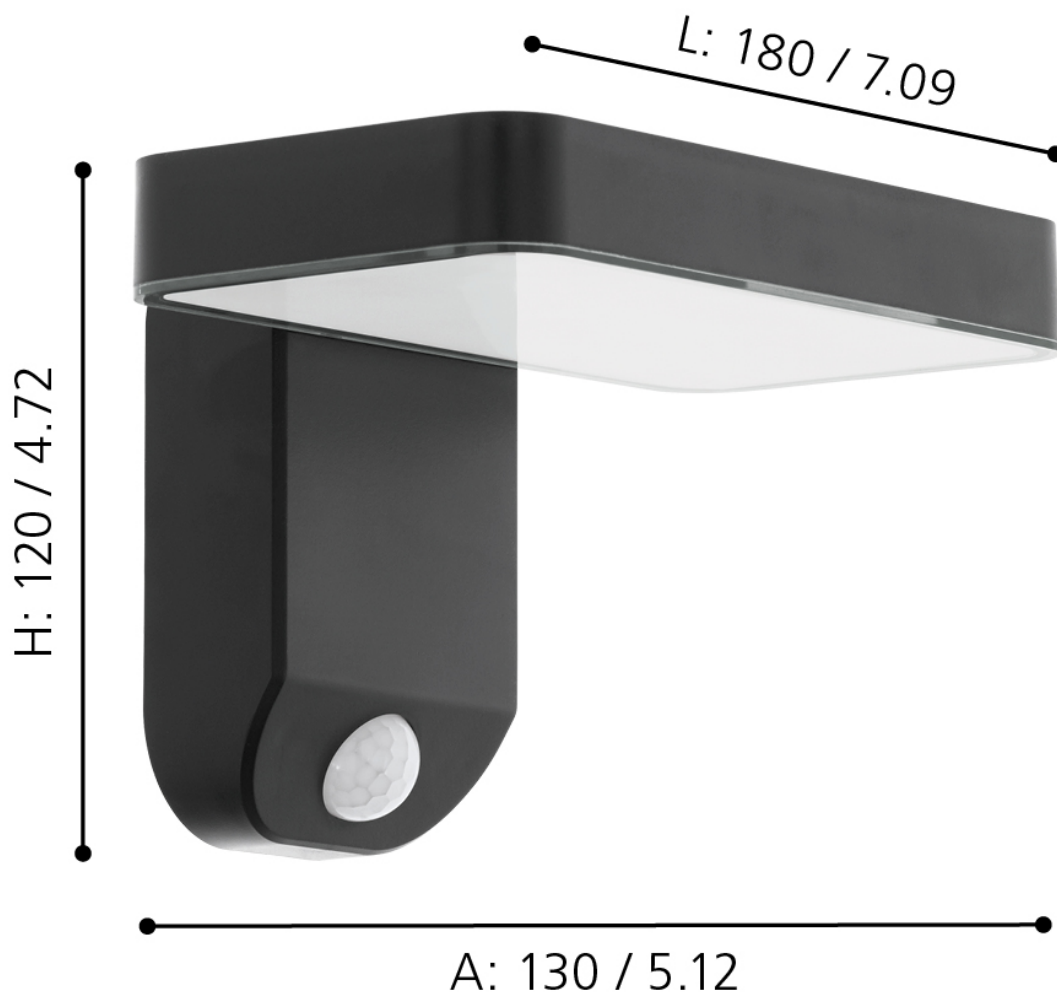

Eglo Lighting - Pastion - 98191 - LED Black Solar Outdoor Sensor Wall Light

mm / inch

**CONTACT**