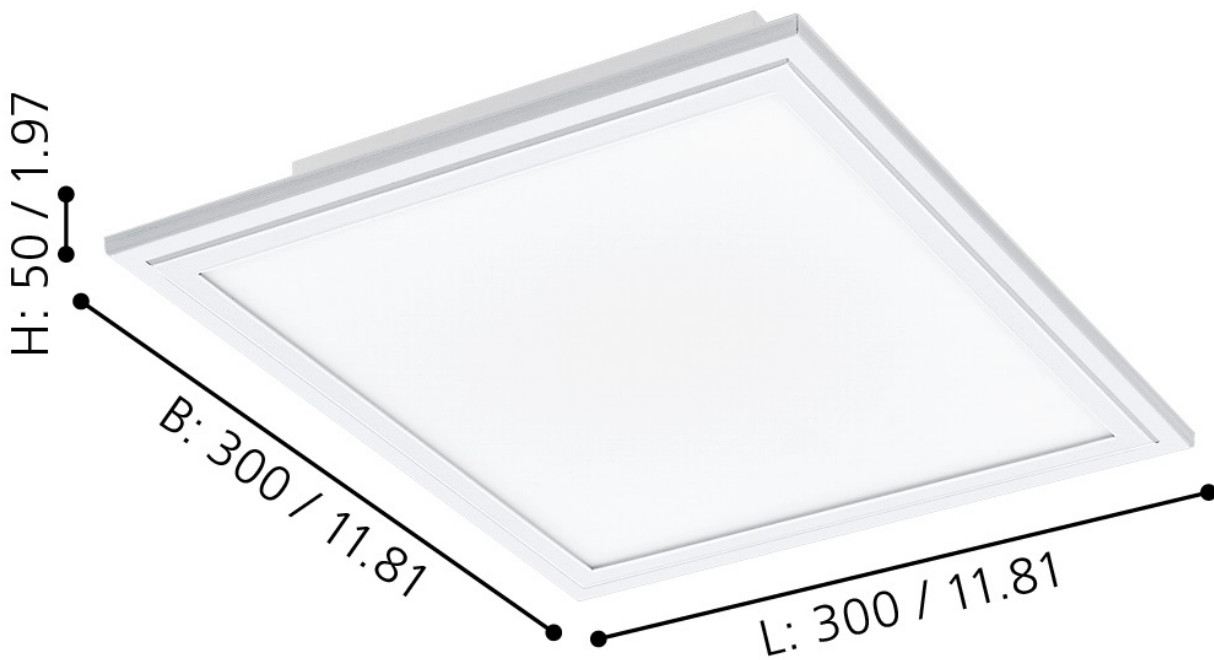

Eglo Lighting - Salobrena-A - 98201 - LED White Flush Ceiling Light

mm / inch

CONTACT