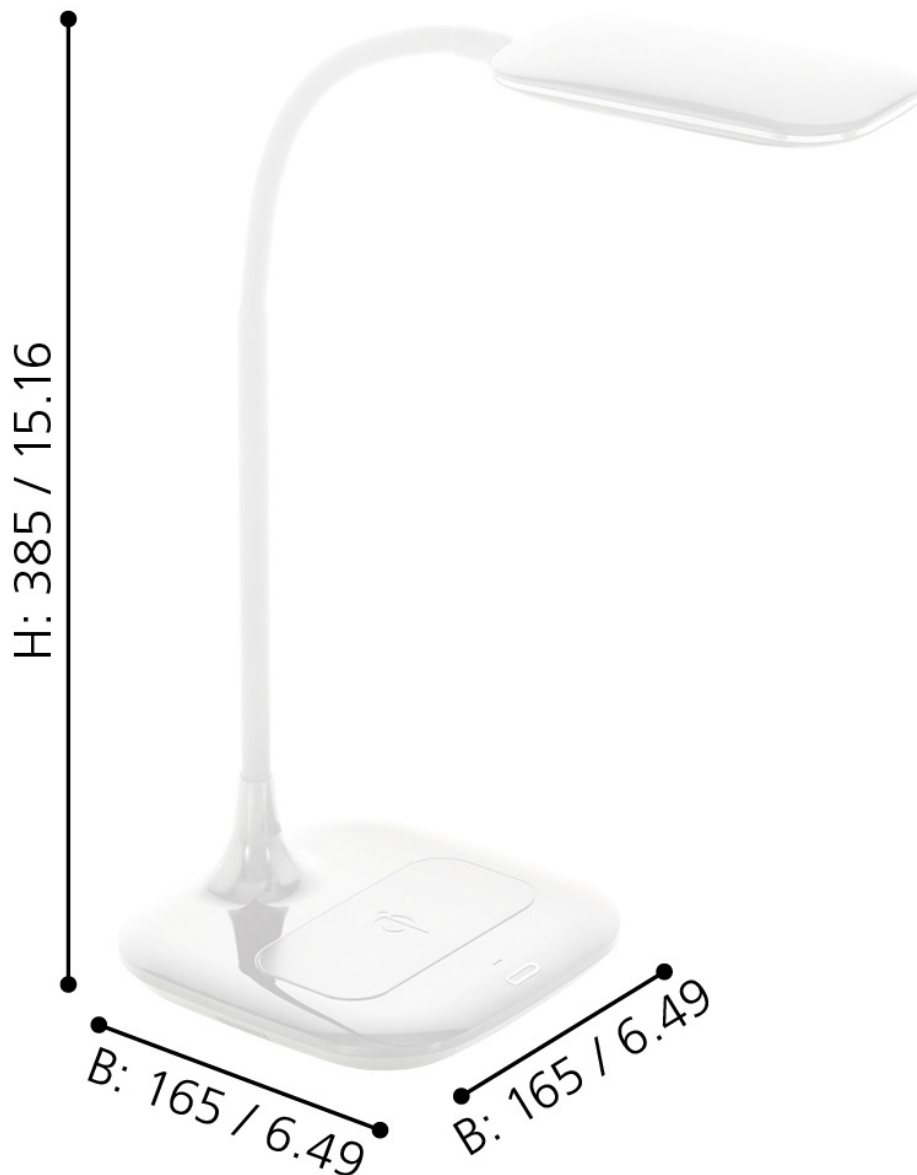

Eglo Lighting - Masserie - 98247 - LED White Touch Task Table Lamp

mm / inch

CONTACT