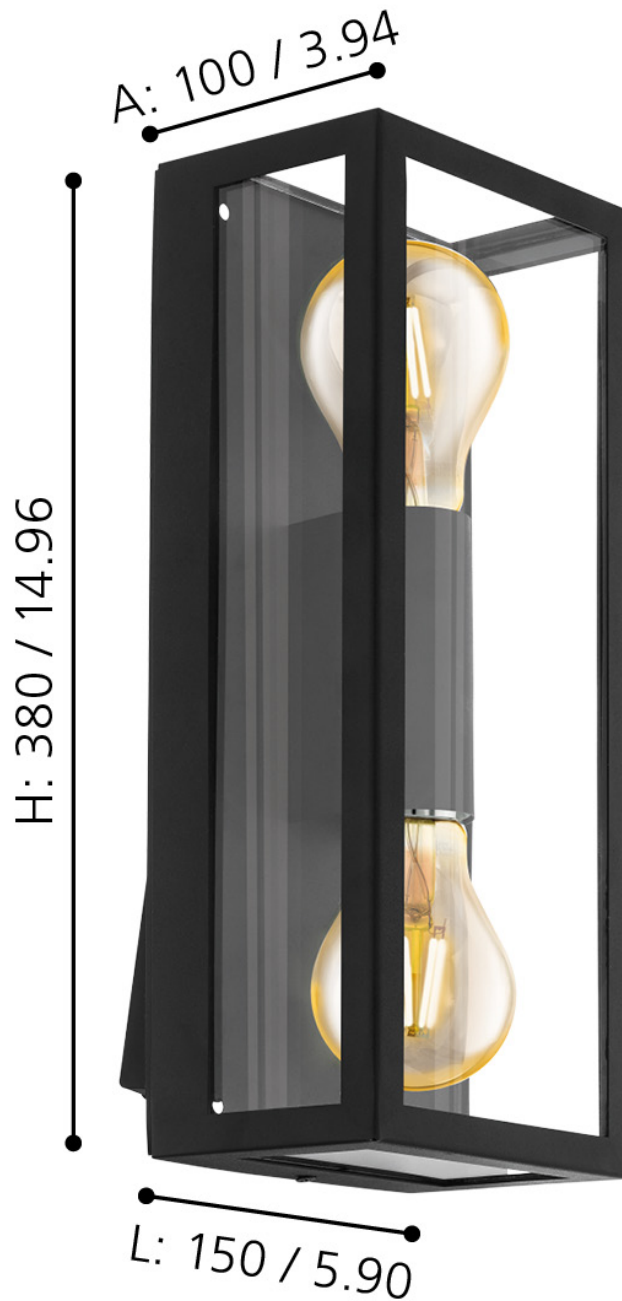

Eglo Lighting - Alamonte 1 - 98273 - Black Clear Glass 2 Light IP44 Outdoor Half Lantern Wall Light

mm / inch

**CONTACT**