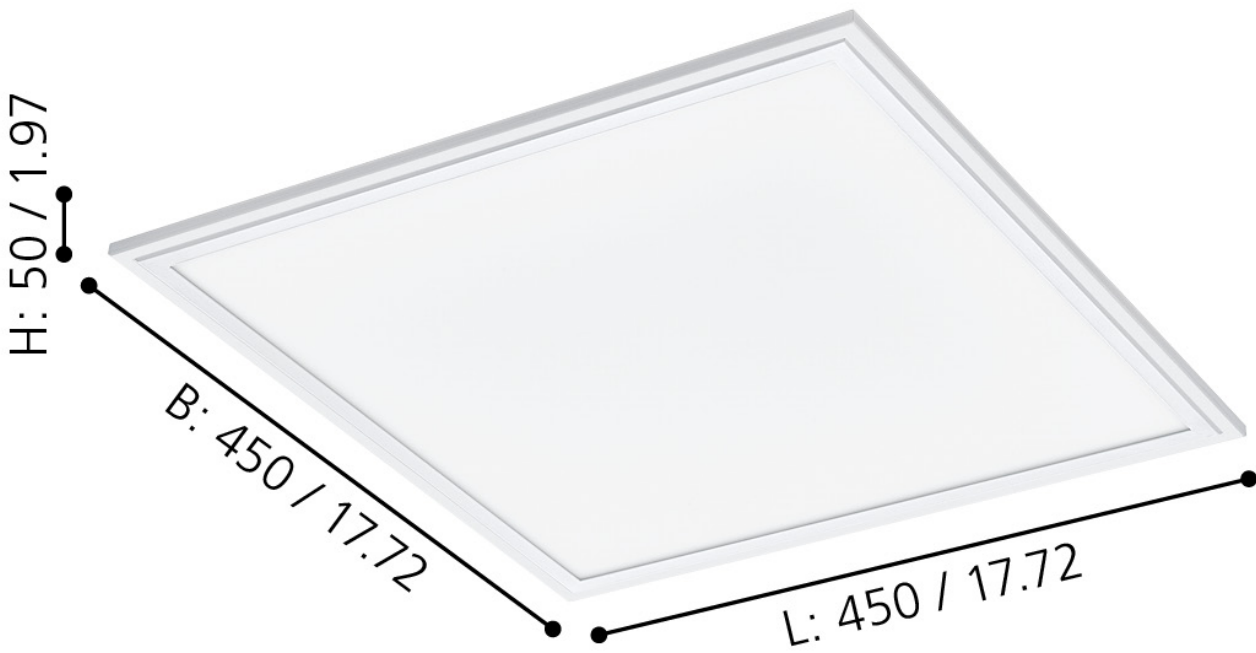

Eglo Lighting - Salobrena-A - 98297 - LED White Flush Ceiling Light

mm / inch

CONTACT