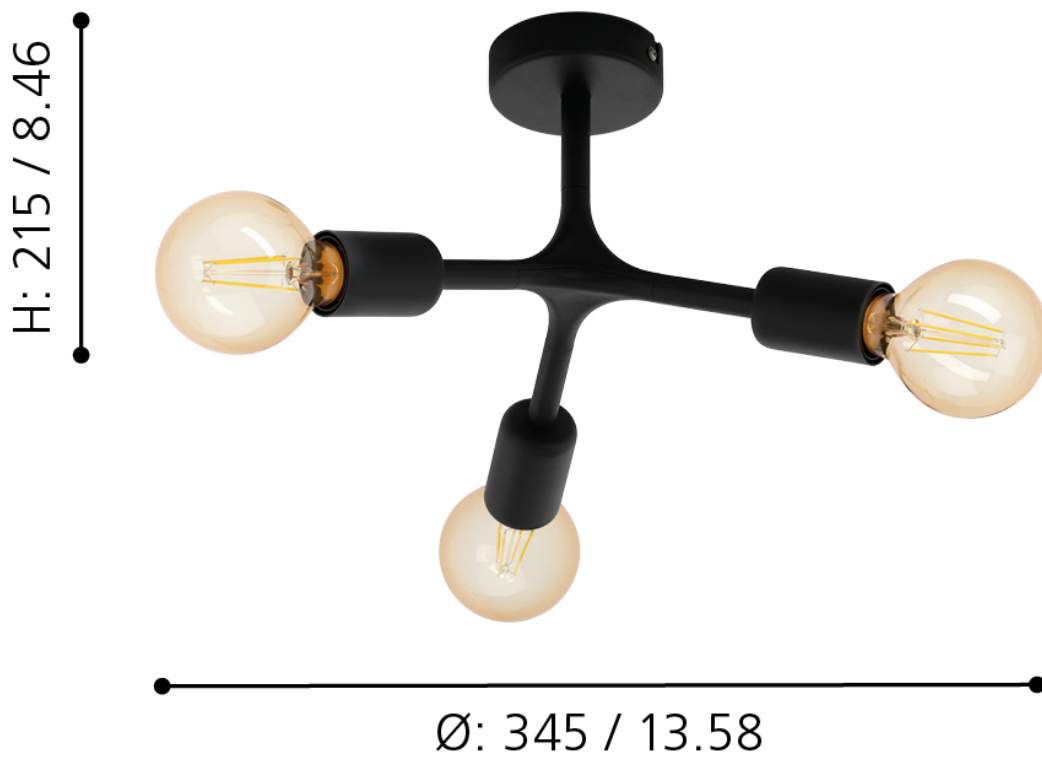

Eglo Lighting - Bocadella 1 - 98317 - Black 3 Light Flush Ceiling Light

mm / inch

**CONTACT**