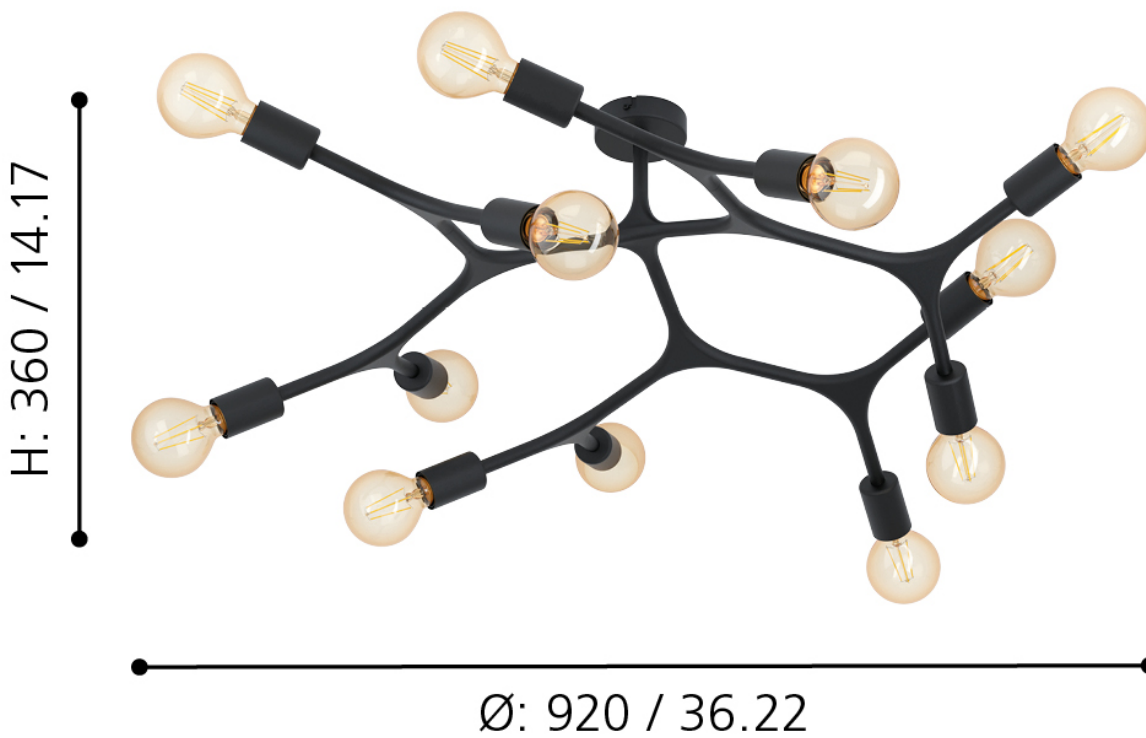

Eglo Lighting - Bocadella 1 - 98319 - Black 12 Light Flush Ceiling Light

mm / inch

CONTACT