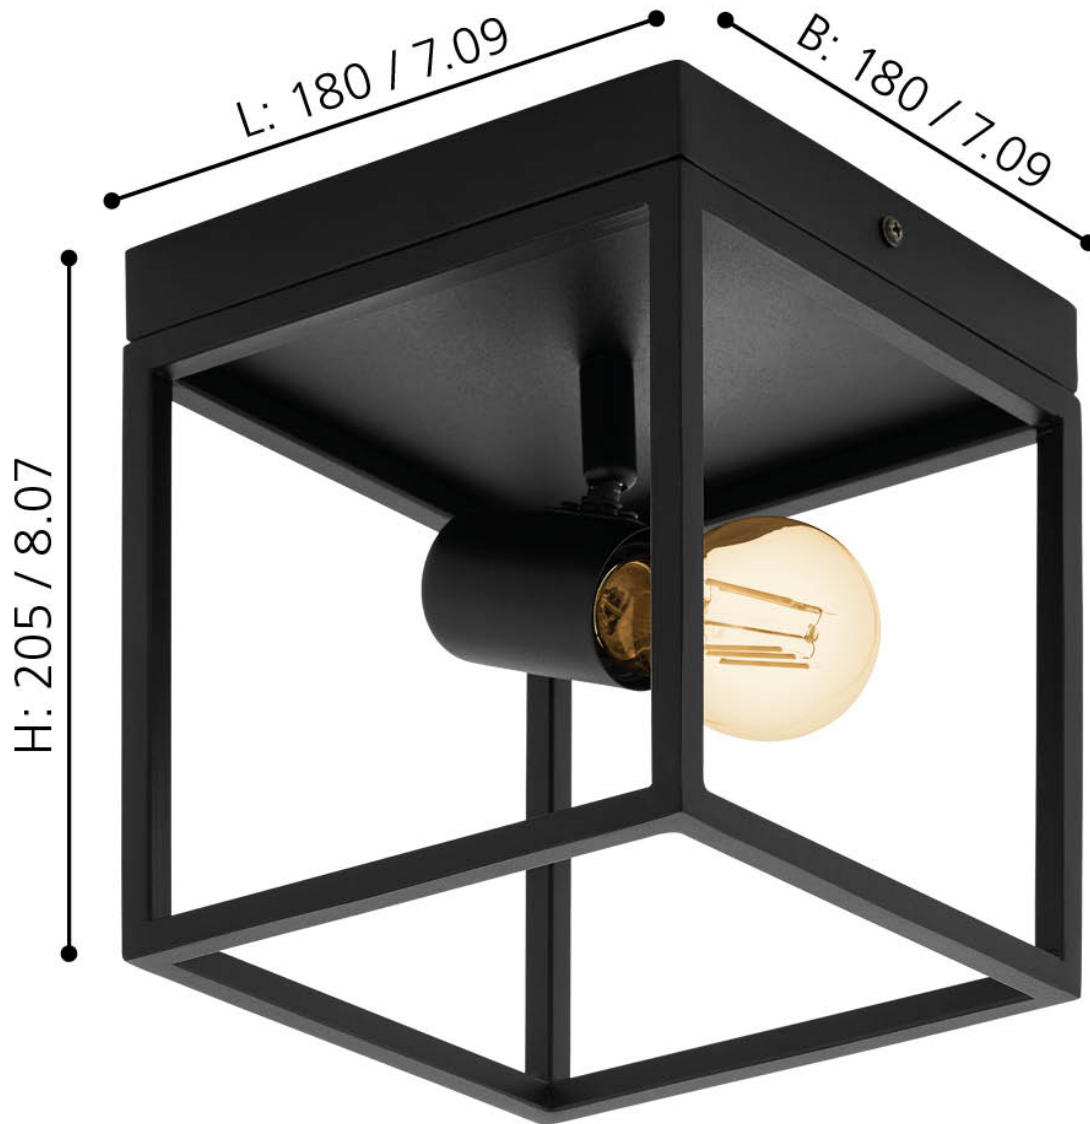

Eglo Lighting - Silentina - 98331 - Black Flush Ceiling Light

mm / inch

CONTACT