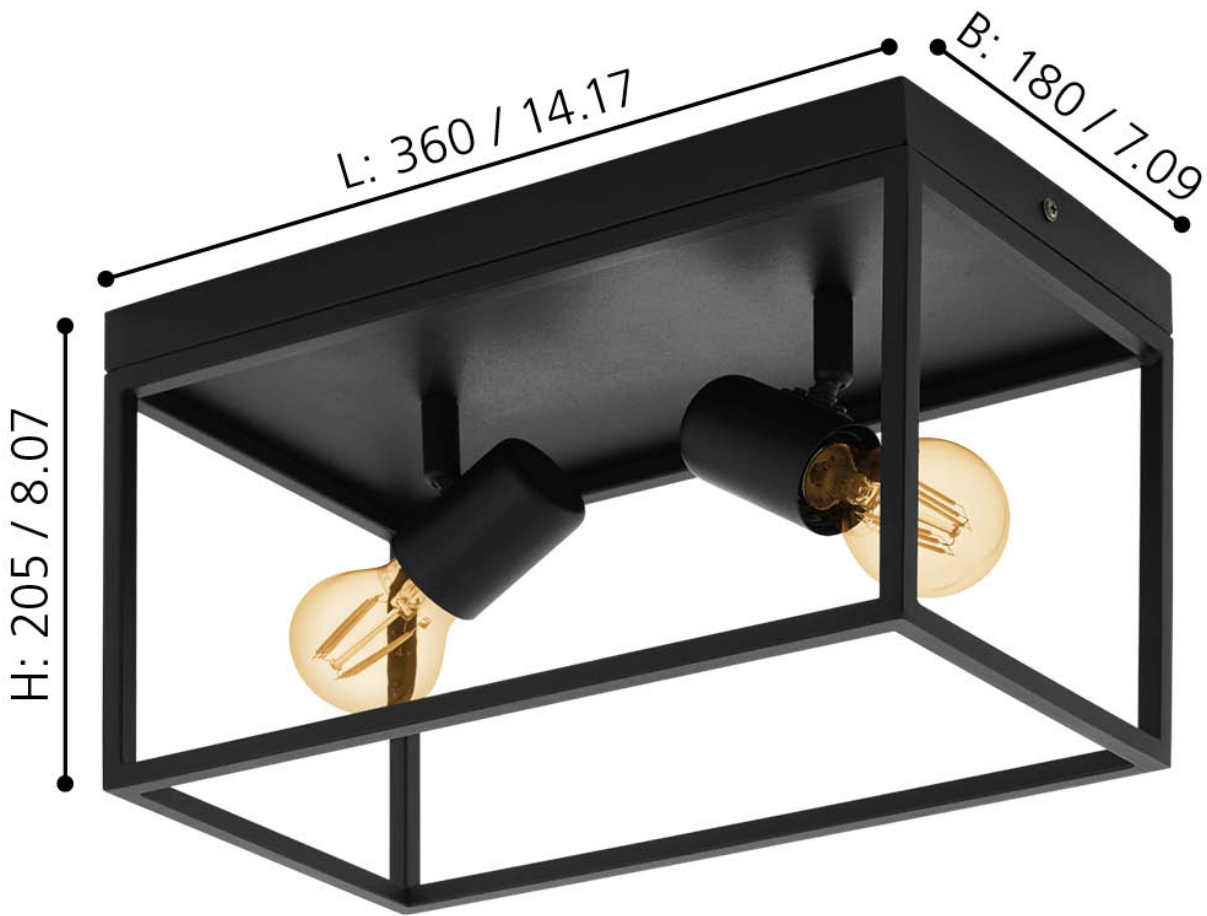

Eglo Lighting - Silentina - 98332 - Black 2 Light Flush Ceiling Light

mm / inch

CONTACT